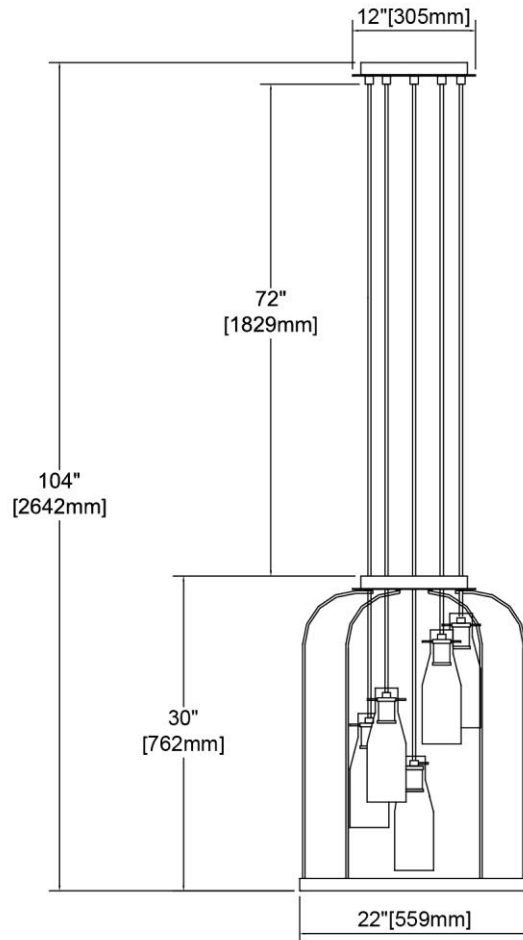

ITEM #:	15446/5
UPC	748119135205
Description	Sheena 5-Light Chandelier in Silverdust Iron with Clear Glass
Finish	Silverdust Iron, Satin Brass
Materials	Glass, Steel
Brand	ELK Lighting
Collection	Sheena
Category	Indoor Lighting
Type	Chandelier

ITEM DIMENSIONS				RATINGS & SPECIFICATIONS				
Width	22 inches			Safety Rating	UL		Certification	Dry locations
Depth	22 inches			ADA Compliant	N/A		Voltage	120 volts
Height	30 inches			BULBS / SOCKETS				
Weight	20 pounds			Quantity	5	Wattage	60 watts	
ADDITIONAL DIMENSIONS				Included	No	Type	A19 (E26 Medium Base)	
Backplate / Canopy	12 diameter			Other	N/A			
HCWO	N/A			CHAIN / CORD INFORMATION				
Min. Extension	N/A			Chain	N/A	Cord	72 inches - Tan Fabric	
Max. Extension	N/A			SHADE / GLASS DETAILS				
OVERALL HEIGHT				Shade/Glass Description	Clear glass			
Min.	32 inches	Max.	104 inches					
EXTENSION ROD(S)				Width	3.75 inches		Height	11 inches
N/A				Width at Top	3.75 inches		Width at Bottom	3.75 inches