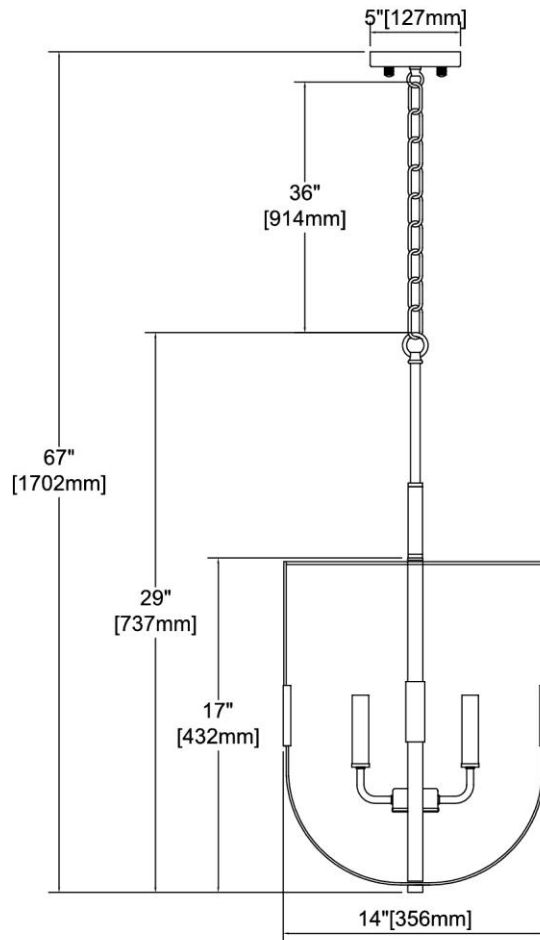


	ITEM #:	15456/3
	UPC	748119139777
	Description	Heathrow 3-Light Pendant in Matte Black and Satin Brass
	Finish	Matte Black, Satin Brass
	Materials	Steel
	Brand	ELK Lighting
	Collection	Heathrow
	Category	Indoor Lighting
	Type	Pendant

ITEM DIMENSIONS				RATINGS & SPECIFICATIONS				
Width	14 inches			Safety Rating	ETL		Certification	Dry locations
Depth	14 inches			ADA Compliant	N/A		Voltage	120 volts
Height	17 inches			BULBS / SOCKETS				
Weight	7 pounds			Quantity	3		Wattage	60 watts
ADDITIONAL DIMENSIONS				Included	No		Type	Torpedo (E12 Candelabra Base)
Backplate / Canopy	5 diameter			Other	N/A			
HCWO	N/A			CHAIN / CORD INFORMATION				
Min. Extension	N/A			Chain	36 inches		Cord	72 inches
Max. Extension	N/A			SHADE / GLASS DETAILS				
OVERALL HEIGHT				Shade/Glass Description	No Shade/Glass			
Min.	31 inches		Max.	67 inches				
EXTENSION ROD(S)				Width	N/A		Height	N/A
Rods: 1-10				Width at Top	N/A		Width at Bottom	N/A