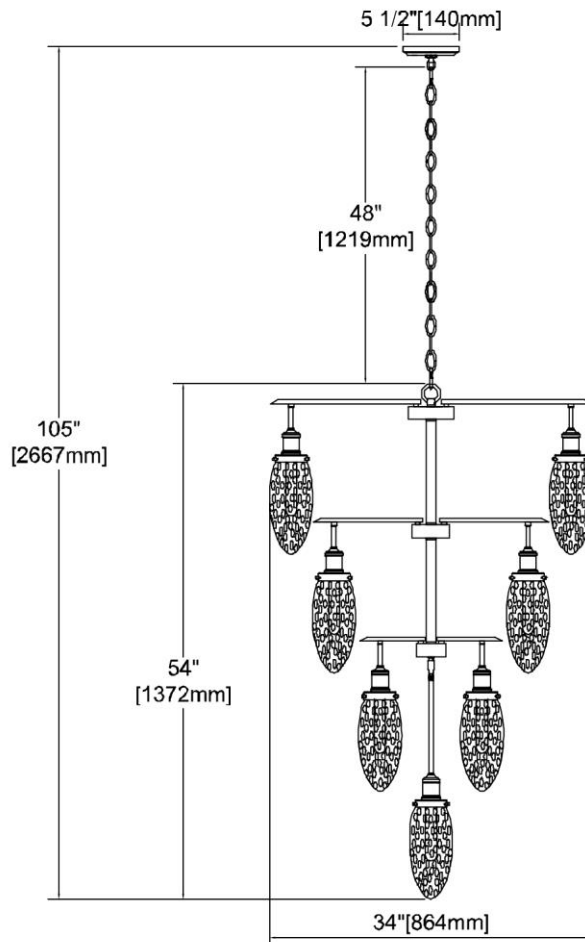


	ITEM #:	16329/18
	UPC	748119135625
	Description	Shinzu 18-Light Chandelier in Oil Rubbed Bronze with Clear Water Glass
	Finish	Oil Rubbed Bronze, Antique Brass
	Materials	Glass, Steel, Zinc
	Brand	ELK Lighting
	Collection	Shinzu
	Category	Indoor Lighting
	Type	Chandelier

ITEM DIMENSIONS				RATINGS & SPECIFICATIONS				
Width	34 inches			Safety Rating	UL		Certification	Dry locations
Depth	34 inches			ADA Compliant	N/A		Voltage	120
Height	54 inches			BULBS / SOCKETS				
Weight	42 pounds			Quantity	18	Wattage	60 watts	
ADDITIONAL DIMENSIONS				Included	No	Type	A19 (E26 Medium Base)	
Backplate / Canopy	6 diameter			Other	N/A			
HCWO	N/A			CHAIN / CORD INFORMATION				
Min. Extension	N/A			Chain	48 inches	Cord	96 inches - Black	
Max. Extension	N/A			SHADE / GLASS DETAILS				
OVERALL HEIGHT				Shade/Glass Description	Clear water glass			
Min.	58 inches	Max.	105 inches					
EXTENSION ROD(S)				Width	4.5 inches		Height	10 inches
N/A				Width at Top	N/A		Width at Bottom	N/A