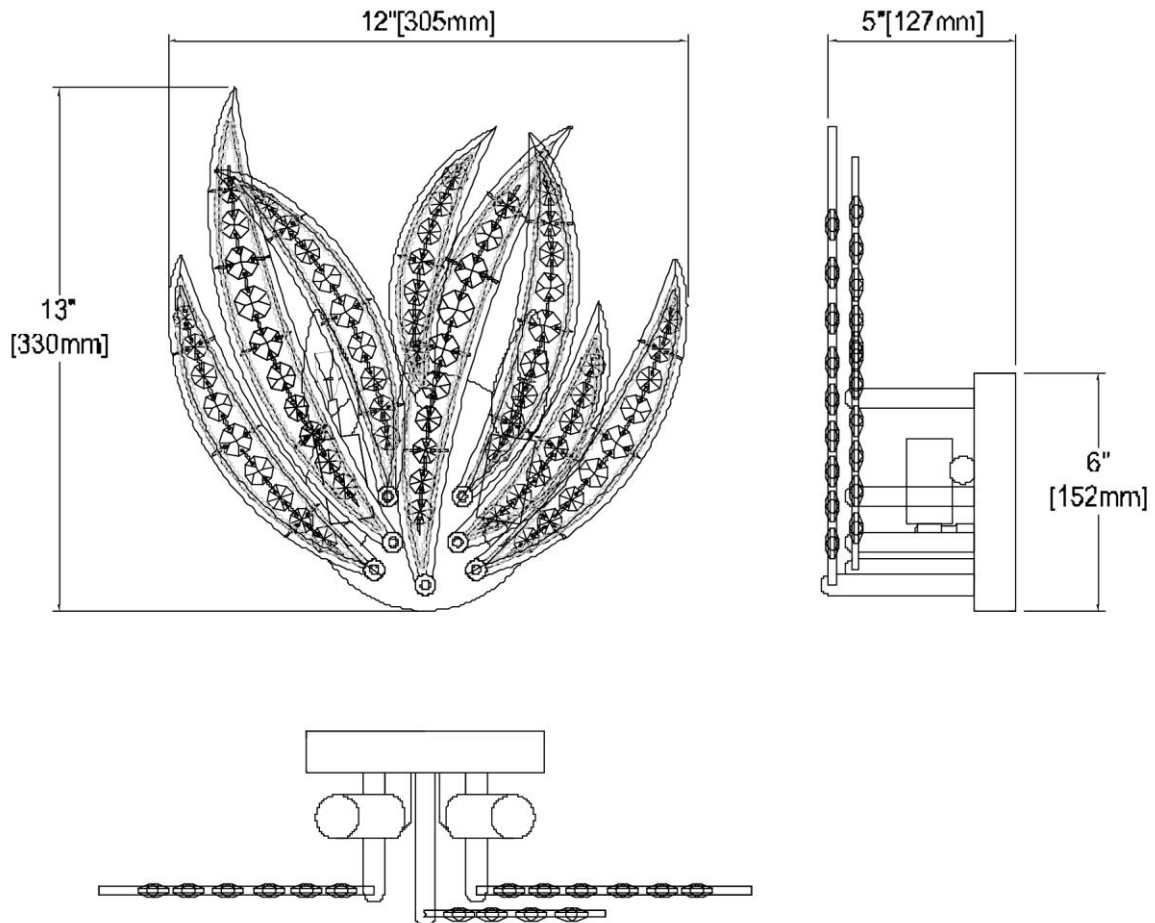

<b>ITEM #:</b>	16361/2
<b>UPC</b>	748119132396
<b>Description</b>	Naples 2-Light Sconce in Dark Graphite with Clear Crystal
<b>Finish</b>	Dark Graphite
<b>Materials</b>	Glass, Steel
<b>Brand</b>	ELK Lighting
<b>Collection</b>	Naples
<b>Category</b>	Indoor Lighting
<b>Type</b>	Sconce

ITEM DIMENSIONS				RATINGS & SPECIFICATIONS				
<b>Width</b>	12 inches			<b>Safety Rating</b>	UL		<b>Certification</b>	Dry locations
<b>Depth</b>	5 inches			<b>ADA Compliant</b>	N/A		<b>Voltage</b>	120
<b>Height</b>	13 inches			<b>BULBS / SOCKETS</b>				
<b>Weight</b>	3 pounds			<b>Quantity</b>	2	<b>Wattage</b>	60 watts	
ADDITIONAL DIMENSIONS				<b>Included</b>	No	<b>Type</b>	Torpedo (E12 Candelabra Base)	
<b>Backplate / Canopy</b>	6 diameter			<b>Other</b>	N/A			
<b>HCWO</b>	N/A			CHAIN / CORD INFORMATION				
<b>Min. Extension</b>	N/A			<b>Chain</b>	N/A	<b>Cord</b>	12 inches	
<b>Max. Extension</b>	N/A			SHADE / GLASS DETAILS				
OVERALL HEIGHT				<b>Shade/Glass Description</b>	Clear crystal			
<b>Min.</b>	N/A		<b>Max.</b>	N/A				
EXTENSION ROD(S)				<b>Width</b>	N/A		<b>Height</b>	N/A
N/A				<b>Width at Top</b>	N/A		<b>Width at Bottom</b>	N/A