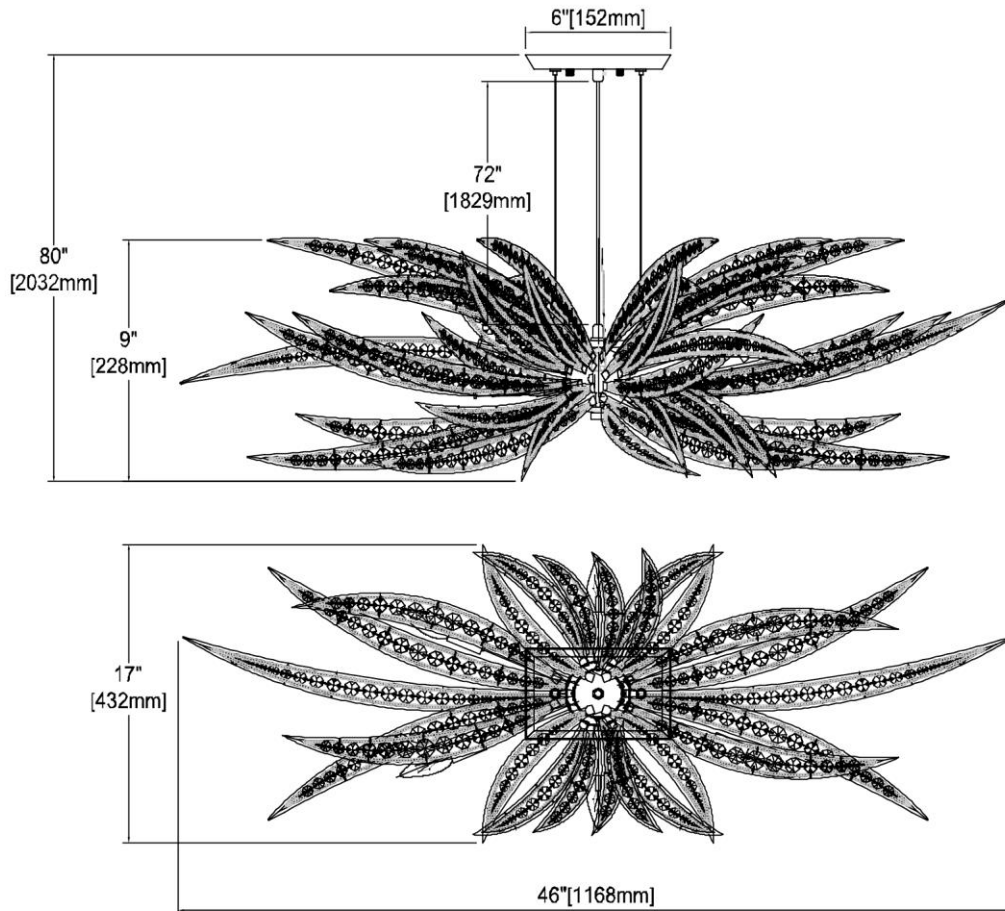


	ITEM #:	16366/6
	UPC	748119132365
	Description	Naples 6-Light Linear Chandelier in Dark Graphite with Clear Crystal
	Finish	Dark Graphite
	Materials	Glass, Steel
	Brand	ELK Lighting
	Collection	Naples
	Category	Indoor Lighting
	Type	Chandelier

ITEM DIMENSIONS				RATINGS & SPECIFICATIONS				
Width	46 inches			Safety Rating	UL		Certification	Dry locations
Depth	17 inches			ADA Compliant	N/A		Voltage	120 volts
Height	9 inches			BULBS / SOCKETS				
Weight	15 pounds			Quantity	6		Wattage	60 watts
ADDITIONAL DIMENSIONS				Included	No		Type	Torpedo (E12 Candelabra Base)
Backplate / Canopy	6 diameter			Other	N/A			
HCWO	N/A			CHAIN / CORD INFORMATION				
Min. Extension	N/A			Chain	N/A		Cord	72 inches - Clear
Max. Extension	N/A			SHADE / GLASS DETAILS				
OVERALL HEIGHT				Shade/Glass Description	Clear crystal			
Min.	11 inches		Max.	80 inches				
EXTENSION ROD(S)				Width	N/A		Height	N/A
N/A				Width at Top	N/A		Width at Bottom	N/A