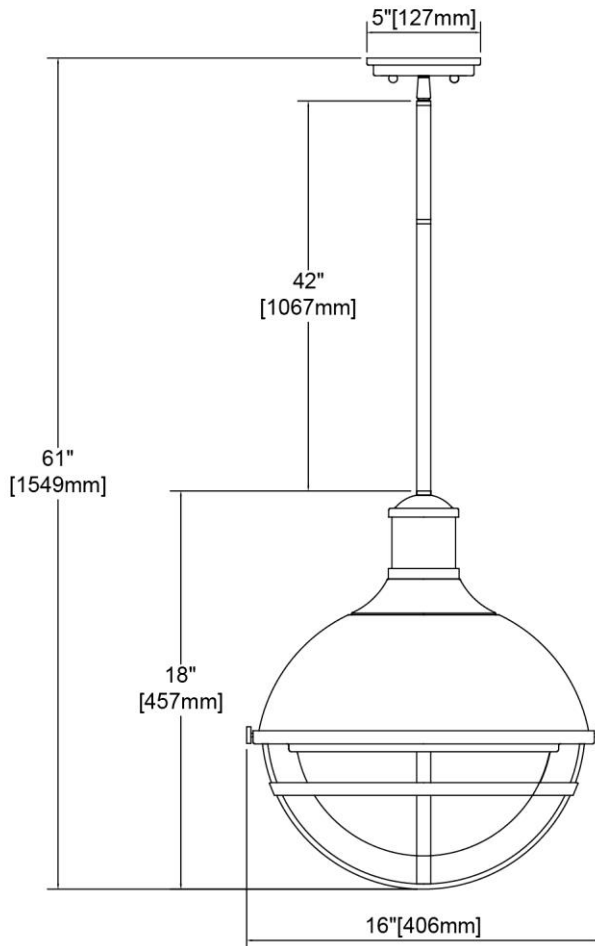


	ITEM #:	16575/1
	UPC	748119140490
	Description	Jenna 1-Light Pendant in Matte Black and Satin Brass with Seedy Glass
	Finish	Matte Black, Satin Brass
	Materials	Glass, Steel
	Brand	ELK Lighting
	Collection	Jenna
	Category	Indoor Lighting
	Type	Pendant

ITEM DIMENSIONS				RATINGS & SPECIFICATIONS				
Width	16 inches			Safety Rating	UL		Certification	Dry locations
Depth	16 inches			ADA Compliant	N/A		Voltage	120 volts
Height	18 inches			BULBS / SOCKETS				
Weight	10 pounds			Quantity	1	Wattage	100 watts	
ADDITIONAL DIMENSIONS				Included	No	Type	A19 (E26 Medium Base)	
Backplate / Canopy	5 diameter			Other	N/A			
HCWO	N/A			CHAIN / CORD INFORMATION				
Min. Extension	N/A			Chain	N/A	Cord	72 inches	
Max. Extension	N/A			SHADE / GLASS DETAILS				
OVERALL HEIGHT				Shade/Glass Description	Seedy Glass			
Min.	25 inches	Max.	61 inches					
EXTENSION ROD(S)				Width	12 inches		Height	5 inches
Rods: 1-6, 3-12				Width at Top	N/A		Width at Bottom	N/A