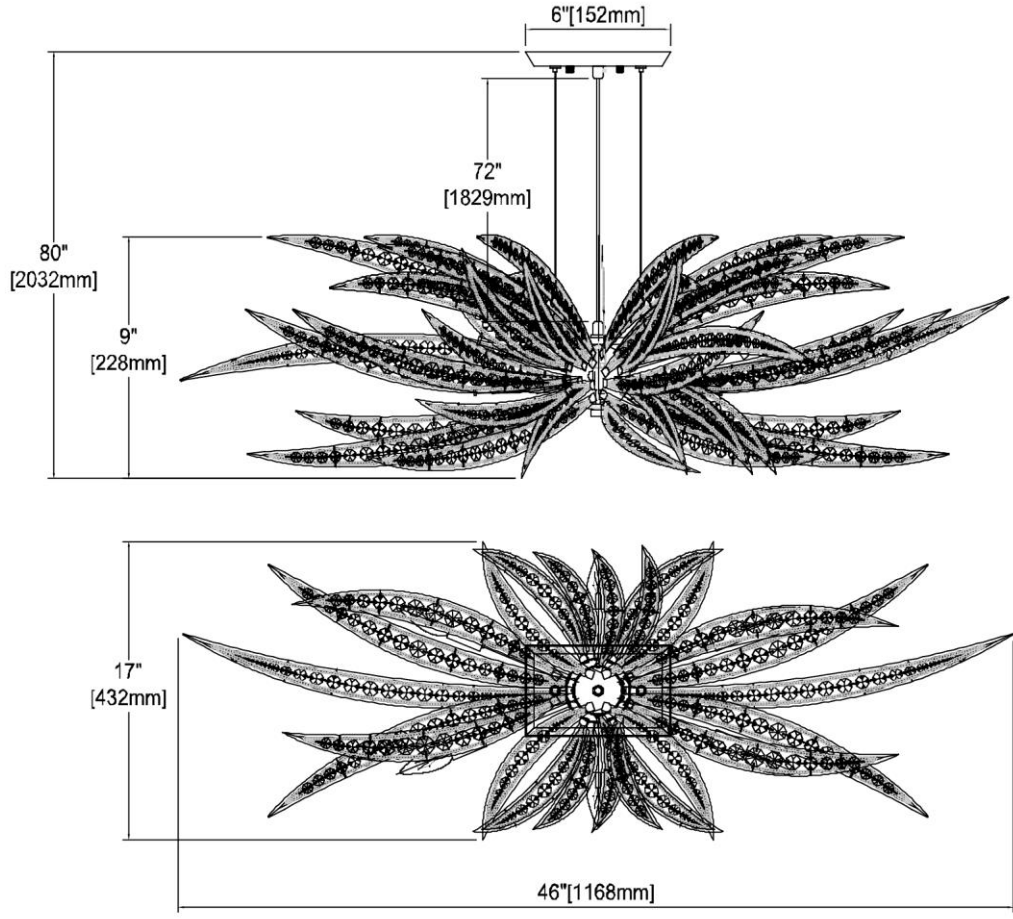


	ITEM #:	16765/6
	UPC	748119138398
	Description	Naples 6-Light Island Light in Matte Gold with Clear Crystal
	Finish	Matte Gold
	Materials	Glass, Steel
	Brand	ELK Lighting
	Collection	Naples
	Category	Indoor Lighting
	Type	Island Light

ITEM DIMENSIONS				RATINGS & SPECIFICATIONS				
Width	46 inches			Safety Rating	UL		Certification	Dry locations
Depth	17 inches			ADA Compliant	N/A		Voltage	120 volts
Height	9 inches			BULBS / SOCKETS				
Weight	13 pounds			Quantity	6		Wattage	60 watts
ADDITIONAL DIMENSIONS				Included	No		Type	Torpedo (E12 Candelabra Base)
Backplate / Canopy	8x5			Other	N/A			
HCWO	N/A			CHAIN / CORD INFORMATION				
Min. Extension	N/A			Chain	N/A		Cord	72 inches - Clear
Max. Extension	N/A			SHADE / GLASS DETAILS				
OVERALL HEIGHT				Shade/Glass Description	Clear Crystal			
Min.	13 inches		Max.	80 inches				
EXTENSION ROD(S)				Width	N/A		Height	N/A
N/A				Width at Top	N/A		Width at Bottom	N/A