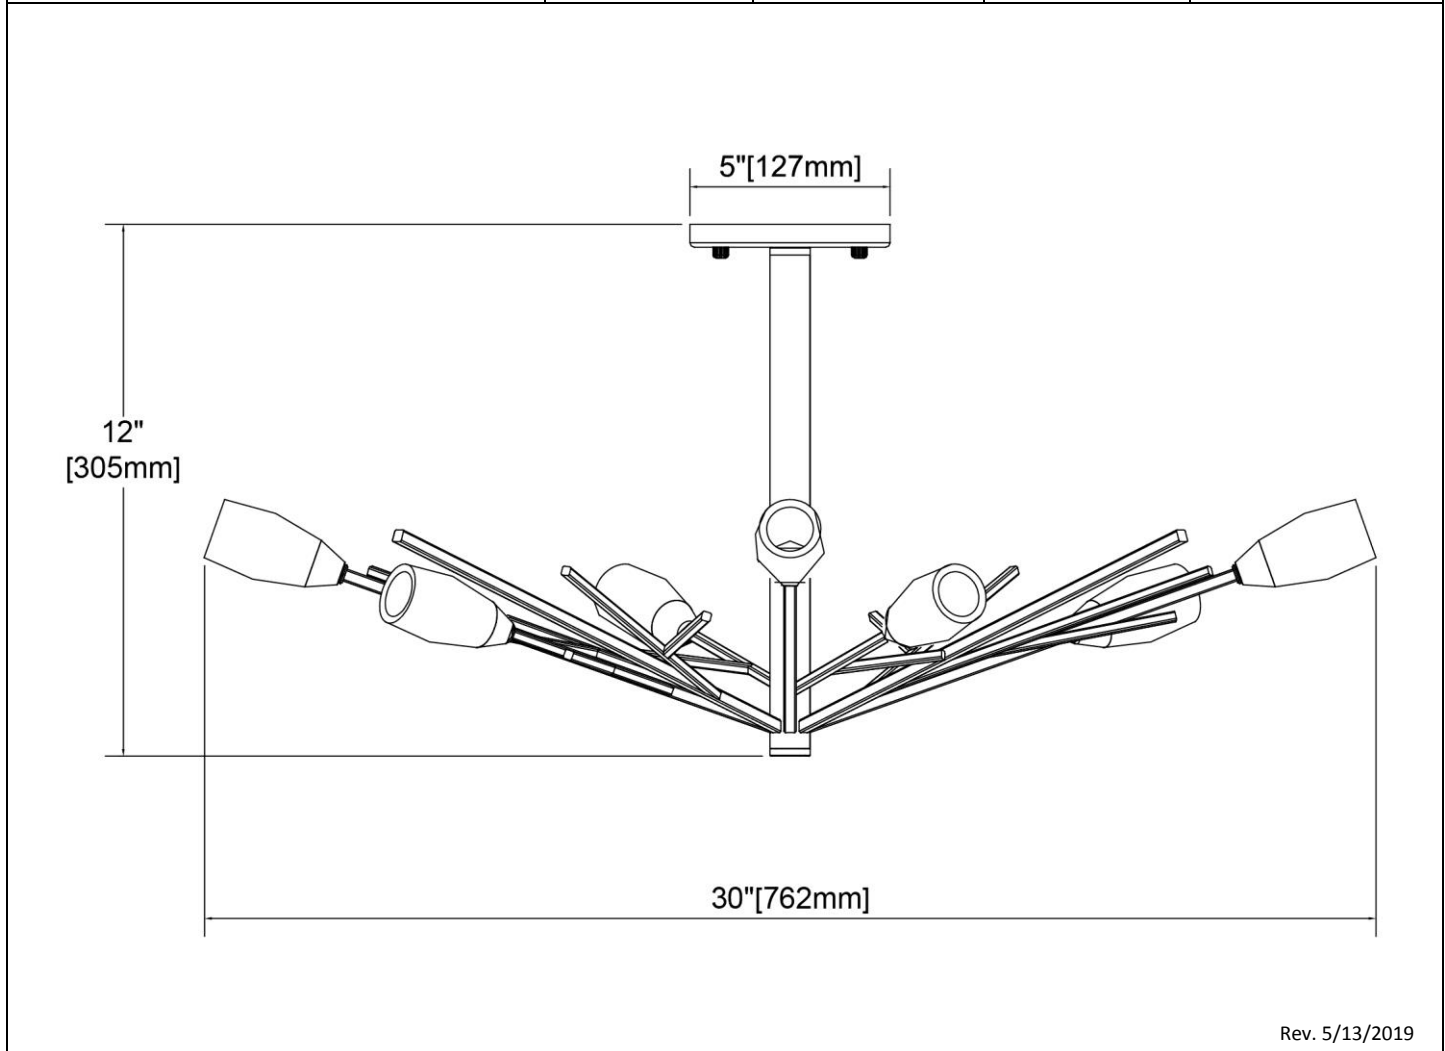


	<b>ITEM #:</b>	18276/8
	<b>UPC</b>	748119135878
	<b>Description</b>	Ocotillo 8-Light Semi Flush Mount in Oil Rubbed Bronze with Frosted Glass
	<b>Finish</b>	Oil Rubbed Bronze
	<b>Materials</b>	Glass, Steel
	<b>Brand</b>	ELK Lighting
	<b>Collection</b>	Ocotillo
	<b>Category</b>	Indoor Lighting
	<b>Type</b>	Semi Flush Mount

ITEM DIMENSIONS				RATINGS & SPECIFICATIONS				
<b>Width</b>	30 inches			<b>Safety Rating</b>	UL		<b>Certification</b>	Dry locations
<b>Depth</b>	30 inches			<b>ADA Compliant</b>	N/A		<b>Voltage</b>	120
<b>Height</b>	12 inches			<b>BULBS / SOCKETS</b>				
<b>Weight</b>	8 pounds			<b>Quantity</b>	8		<b>Wattage</b>	40 watts
ADDITIONAL DIMENSIONS				<b>Included</b>	Yes		<b>Type</b>	G9 (G9 Base)
<b>Backplate / Canopy</b>	5 diameter			<b>Other</b>	N/A			
<b>HCWO</b>	N/A			CHAIN / CORD INFORMATION				
<b>Min. Extension</b>	N/A			<b>Chain</b>	N/A		<b>Cord</b>	8 inches
<b>Max. Extension</b>	N/A			SHADE / GLASS DETAILS				
OVERALL HEIGHT				<b>Shade/Glass Description</b>	Frosted glass			
<b>Min.</b>	N/A		<b>Max.</b>	N/A				
EXTENSION ROD(S)				<b>Width</b>	2 inches		<b>Height</b>	2.75 inches
N/A				<b>Width at Top</b>	N/A		<b>Width at Bottom</b>	N/A