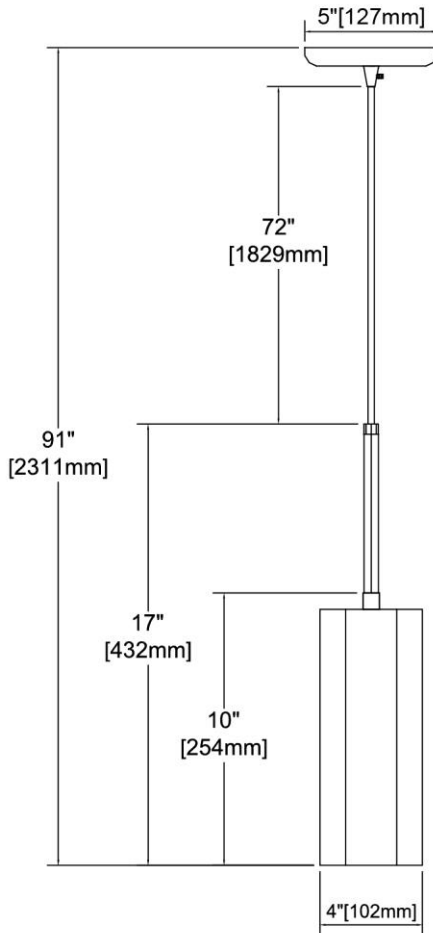

	<b>ITEM #:</b>	21105/1
	<b>UPC</b>	748119132112
	<b>Description</b>	Compartir 1-Light Mini Pendant in Satin Brass with Perforated Metal
	<b>Finish</b>	Satin Brass, Polished Nickel
	<b>Materials</b>	Steel
	<b>Brand</b>	ELK Lighting
	<b>Collection</b>	Compartir
	<b>Category</b>	Indoor Lighting
	<b>Type</b>	Mini Pendant

ITEM DIMENSIONS				RATINGS & SPECIFICATIONS				
<b>Width</b>	4 inches			<b>Safety Rating</b>	UL		<b>Certification</b>	Dry locations
<b>Depth</b>	4 inches			<b>ADA Compliant</b>	N/A		<b>Voltage</b>	120
<b>Height</b>	10 inches			<b>BULBS / SOCKETS</b>				
<b>Weight</b>	2 pounds			<b>Quantity</b>	1	<b>Wattage</b>	60 watts	
ADDITIONAL DIMENSIONS				<b>Included</b>	No		<b>Type</b>	A19 (E26 Medium Base)
<b>Backplate / Canopy</b>	5 diameter			<b>Other</b>	N/A			
<b>HCWO</b>	N/A			CHAIN / CORD INFORMATION				
<b>Min. Extension</b>	N/A			<b>Chain</b>	N/A		<b>Cord</b>	72 inches - Clear
<b>Max. Extension</b>	N/A			SHADE / GLASS DETAILS				
OVERALL HEIGHT				<b>Shade/Glass Description</b>	Perforated metal			
<b>Min.</b>	19 inches	<b>Max.</b>	91 inches					
EXTENSION ROD(S)				<b>Width</b>	4 inches		<b>Height</b>	10 inches
N/A				<b>Width at Top</b>	N/A		<b>Width at Bottom</b>	N/A