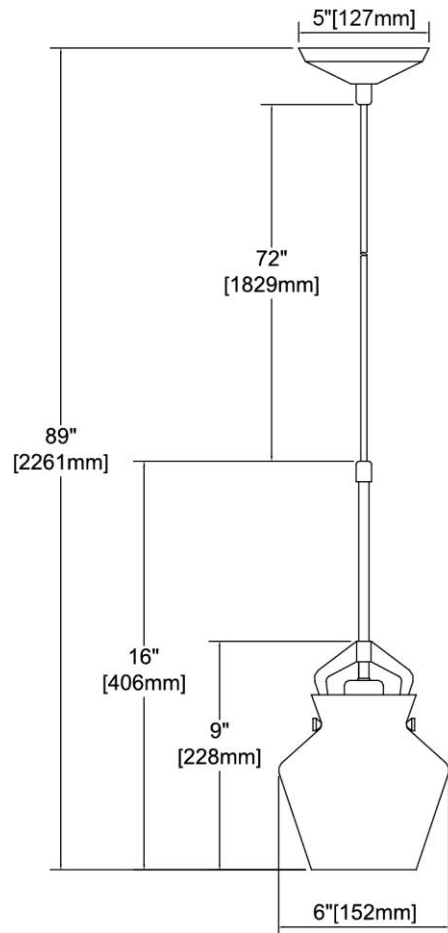


	<b>ITEM #:</b>	21161/1
	<b>UPC</b>	748119131726
	<b>Description</b>	Caliper 1-Light Mini Pendant in Polished Chrome with Clear Glass
	<b>Finish</b>	Polished Chrome
	<b>Materials</b>	Glass, Steel
	<b>Brand</b>	ELK Lighting
	<b>Collection</b>	Caliper
	<b>Category</b>	Indoor Lighting
	<b>Type</b>	Mini Pendant

ITEM DIMENSIONS				RATINGS & SPECIFICATIONS				
<b>Width</b>	6 inches			<b>Safety Rating</b>	UL		<b>Certification</b>	Dry locations
<b>Depth</b>	6 inches			<b>ADA Compliant</b>	N/A		<b>Voltage</b>	120
<b>Height</b>	9 inches			<b>BULBS / SOCKETS</b>				
<b>Weight</b>	2 pounds			<b>Quantity</b>	1	<b>Wattage</b>	60 watts	
ADDITIONAL DIMENSIONS				<b>Included</b>	No		<b>Type</b>	A19 (E26 Medium Base)
<b>Backplate / Canopy</b>	5 diameter			<b>Other</b>	N/A			
<b>HCWO</b>	N/A			CHAIN / CORD INFORMATION				
<b>Min. Extension</b>	N/A			<b>Chain</b>	N/A		<b>Cord</b>	72 inches - Clear
<b>Max. Extension</b>	N/A			SHADE / GLASS DETAILS				
OVERALL HEIGHT				<b>Shade/Glass Description</b>	Clear glass			
<b>Min.</b>	17 inches	<b>Max.</b>	89 inches	<b>Width</b>	6 inches		<b>Height</b>	7 inches
EXTENSION ROD(S)				<b>Width at Top</b>	N/A		<b>Width at Bottom</b>	N/A
N/A								