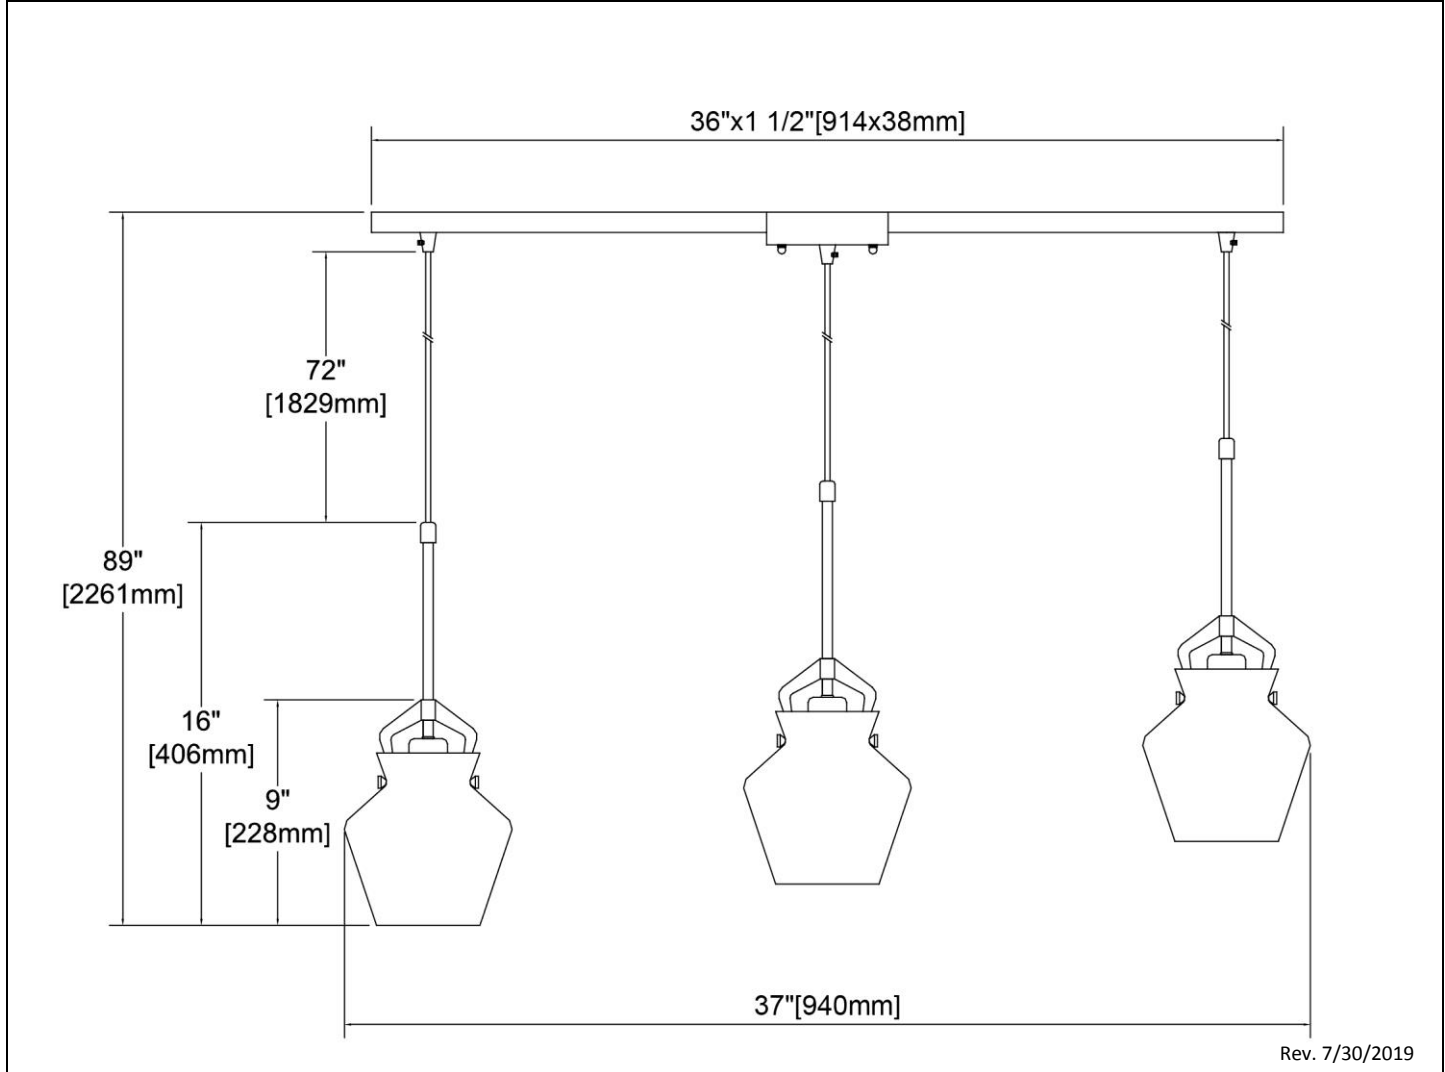


	ITEM #:	21161/3L
	UPC	748119136813
	Description	Caliper 3-Light Linear Mini Pendant Fixture in Polished Chrome with Clear Glass
	Finish	Polished Chrome
	Materials	Glass, Steel
	Brand	ELK Lighting
	Collection	Caliper
	Category	Indoor Lighting
	Type	Mini Pendant

ITEM DIMENSIONS				RATINGS & SPECIFICATIONS				
Width	36 inches			Safety Rating	UL		Certification	Dry locations
Depth	6 inches			ADA Compliant	N/A		Voltage	120 volts
Height	9 inches			BULBS / SOCKETS				
Weight	8 pounds			Quantity	3	Wattage	60 watts	
ADDITIONAL DIMENSIONS				Included	No	Type	A19 (E26 Medium Base)	
Backplate / Canopy	36 diameter			Other	N/A			
HCWO	N/A			CHAIN / CORD INFORMATION				
Min. Extension	N/A			Chain	N/A	Cord	72 inches - Clear	
Max. Extension	N/A			SHADE / GLASS DETAILS				
OVERALL HEIGHT				Shade/Glass Description	Clear glass			
Min.	17 inches	Max.	89 inches					
EXTENSION ROD(S)				Width	6 inches		Height	7 inches
N/A				Width at Top	6 inches		Width at Bottom	6 inches