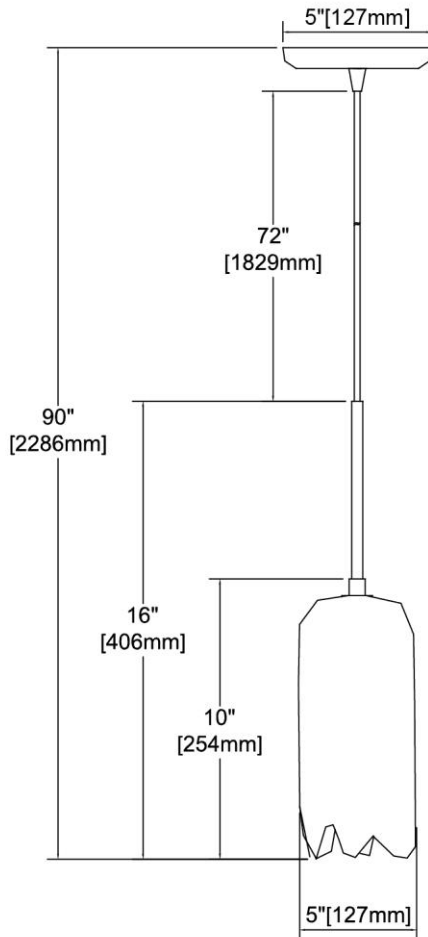


	ITEM #:	21166/1
	UPC	748119131764
	Description	Hand Formed Glass 1-Light Mini Pendant in Polished Chrome with Aqua Hand Formed Glass
	Finish	Polished Chrome
	Materials	Glass, Steel
	Brand	ELK Lighting
	Collection	Hand Formed Glass
	Category	Indoor Lighting
	Type	Mini Pendant

ITEM DIMENSIONS				RATINGS & SPECIFICATIONS				
Width	5 inches			Safety Rating	UL		Certification	Dry locations
Depth	5 inches			ADA Compliant	N/A		Voltage	120
Height	10 inches			BULBS / SOCKETS				
Weight	3 pounds			Quantity	1	Wattage	100 watts	
ADDITIONAL DIMENSIONS				Included	No	Type	A19 (E26 Medium Base)	
Backplate / Canopy	5 diameter			Other	N/A			
HCWO	N/A			CHAIN / CORD INFORMATION				
Min. Extension	N/A			Chain	N/A	Cord	72 inches - Clear	
Max. Extension	N/A			SHADE / GLASS DETAILS				
OVERALL HEIGHT				Shade/Glass Description	Aqua hand formed glass			
Min.	18 inches	Max.	90 inches					
EXTENSION ROD(S)				Width	5 inches		Height	9 inches
N/A				Width at Top	N/A		Width at Bottom	N/A