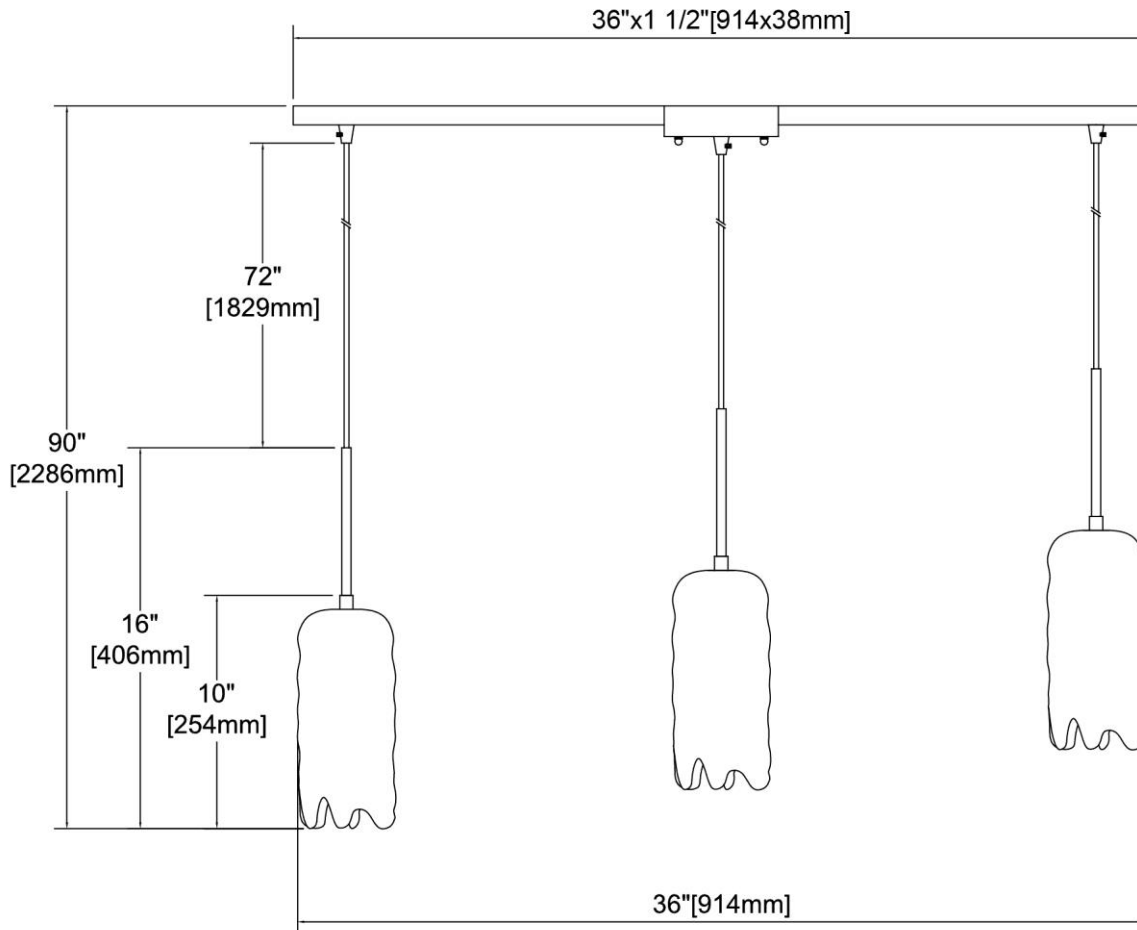

	<b>ITEM #:</b>	21166/3L
	<b>UPC</b>	748119136851
	<b>Description</b>	Hand Formed Glass 3-Light Linear Mini Pendant Fixture in Polished Chrome with Aqua Hand-formed Glass
	<b>Finish</b>	Polished Chrome
	<b>Materials</b>	Glass, Steel
	<b>Brand</b>	ELK Lighting
	<b>Collection</b>	Hand Formed Glass
	<b>Category</b>	Indoor Lighting
	<b>Type</b>	Mini Pendant

ITEM DIMENSIONS				RATINGS & SPECIFICATIONS				
<b>Width</b>	36 inches			<b>Safety Rating</b>	UL		<b>Certification</b>	Dry locations
<b>Depth</b>	5 inches			<b>ADA Compliant</b>	N/A		<b>Voltage</b>	120 volts
<b>Height</b>	10 inches			<b>BULBS / SOCKETS</b>				
<b>Weight</b>	11 pounds			<b>Quantity</b>	3		<b>Wattage</b>	100 watts
<b>ADDITIONAL DIMENSIONS</b>				<b>Included</b>	No		<b>Type</b>	A19 (E26 Medium Base)
<b>Backplate / Canopy</b>	36 diameter			<b>Other</b>	N/A			
<b>HCWO</b>	N/A			<b>CHAIN / CORD INFORMATION</b>				
<b>Min. Extension</b>	N/A			<b>Chain</b>	N/A		<b>Cord</b>	72 inches - Clear
<b>Max. Extension</b>	N/A			<b>SHADE / GLASS DETAILS</b>				
<b>OVERALL HEIGHT</b>				<b>Shade/Glass Description</b>	Aqua hand formed glass			
<b>Min.</b>	18 inches	<b>Max.</b>	90 inches					
<b>EXTENSION ROD(S)</b>				<b>Width</b>	5 inches		<b>Height</b>	9 inches
N/A				<b>Width at Top</b>	5 inches		<b>Width at Bottom</b>	5 inches