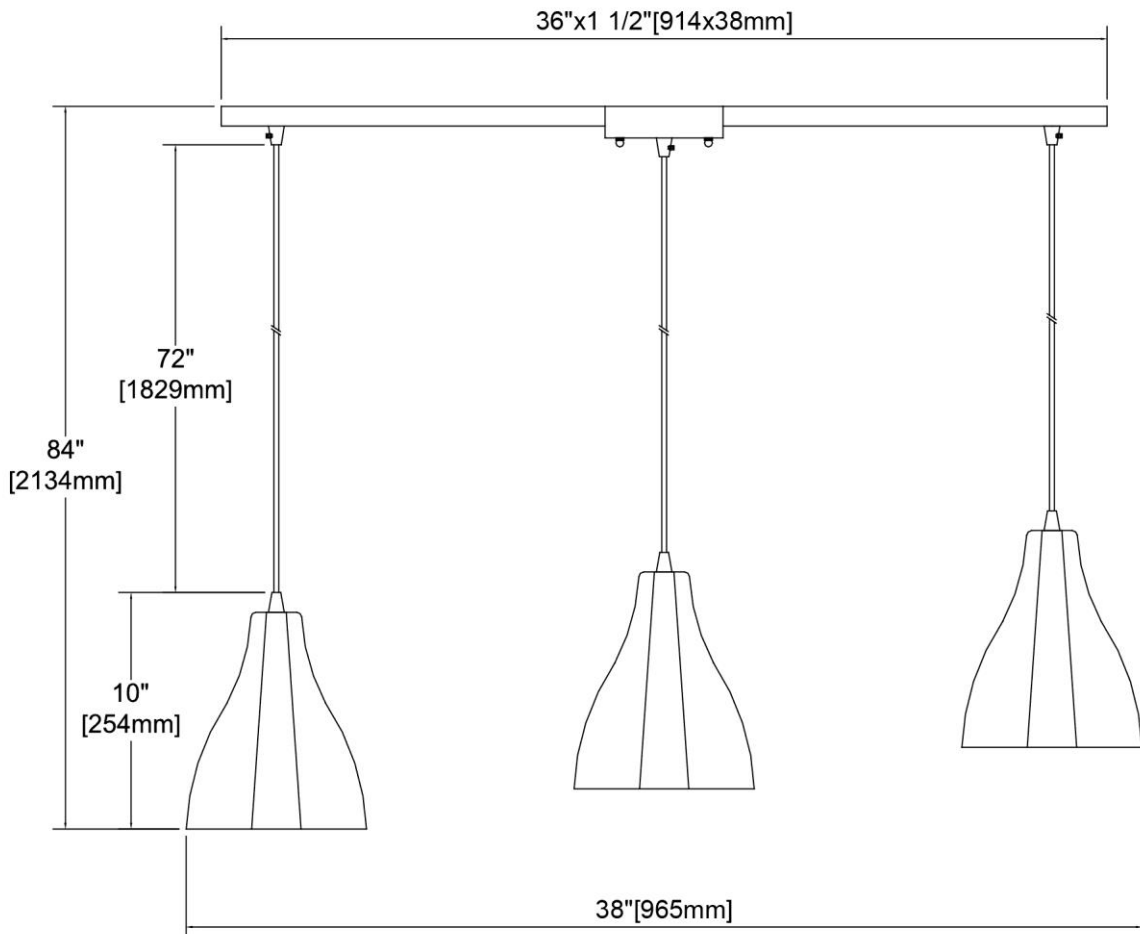

<b>ITEM #:</b>	21182/3L
<b>UPC</b>	748119137018
<b>Description</b>	Matilda 3-Light Linear Mini Pendant Fixture in Oil Rubbed Bronze with Amber Wavy Glass
<b>Finish</b>	Oil Rubbed Bronze
<b>Materials</b>	Glass, Steel
<b>Brand</b>	ELK Lighting
<b>Collection</b>	Matilda
<b>Category</b>	Indoor Lighting
<b>Type</b>	Mini Pendant

ITEM DIMENSIONS				RATINGS & SPECIFICATIONS				
<b>Width</b>	36 inches			<b>Safety Rating</b>	UL		<b>Certification</b>	Dry locations
<b>Depth</b>	8 inches			<b>ADA Compliant</b>	N/A		<b>Voltage</b>	120 volts
<b>Height</b>	10 inches			<b>BULBS / SOCKETS</b>				
<b>Weight</b>	11 pounds			<b>Quantity</b>	3		<b>Wattage</b>	60 watts
<b>ADDITIONAL DIMENSIONS</b>				<b>Included</b>	No		<b>Type</b>	A19 (E26 Medium Base)
<b>Backplate / Canopy</b>	36 diameter			<b>Other</b>	N/A			
<b>HCWO</b>	N/A			<b>CHAIN / CORD INFORMATION</b>				
<b>Min. Extension</b>	N/A			<b>Chain</b>	N/A		<b>Cord</b>	72 inches - Clear
<b>Max. Extension</b>	N/A			<b>SHADE / GLASS DETAILS</b>				
<b>OVERALL HEIGHT</b>				<b>Shade/Glass Description</b>	Amber wavy glass			
<b>Min.</b>	11 inches		<b>Max.</b>	84 inches				
<b>EXTENSION ROD(S)</b>				<b>Width</b>	8 inches		<b>Height</b>	9 inches
N/A				<b>Width at Top</b>	8 inches		<b>Width at Bottom</b>	8 inches