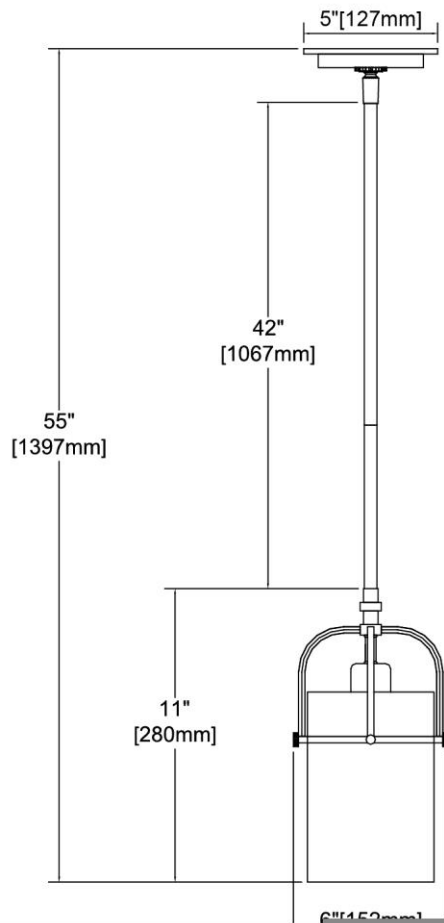

ITEM #:	21191/1
UPC	748119131740
Description	Lakeland 1-Light Mini Pendant in Satin Nickel with Clear Glass
Finish	Satin Nickel
Materials	Glass, Steel
Brand	ELK Lighting
Collection	Lakeland
Category	Indoor Lighting
Type	Mini Pendant

ITEM DIMENSIONS				RATINGS & SPECIFICATIONS				
Width	6 inches			Safety Rating	UL		Certification	Dry locations
Depth	6 inches			ADA Compliant	N/A		Voltage	120
Height	11 inches			BULBS / SOCKETS				
Weight	3 pounds			Quantity	1	Wattage	60 watts	
ADDITIONAL DIMENSIONS				Included	No	Type	A19 (E26 Medium Base)	
Backplate / Canopy	5 diameter			Other	N/A			
HCWO	N/A			CHAIN / CORD INFORMATION				
Min. Extension	N/A			Chain	N/A	Cord	72 inches - Clear	
Max. Extension	N/A			SHADE / GLASS DETAILS				
OVERALL HEIGHT				Shade/Glass Description	Clear glass			
Min.	19 inches	Max.	55 inches	Width	4.75 inches		Height	8 inches
EXTENSION ROD(S)				Width at Top	N/A		Width at Bottom	N/A
Rods: 1-6, 3-12								