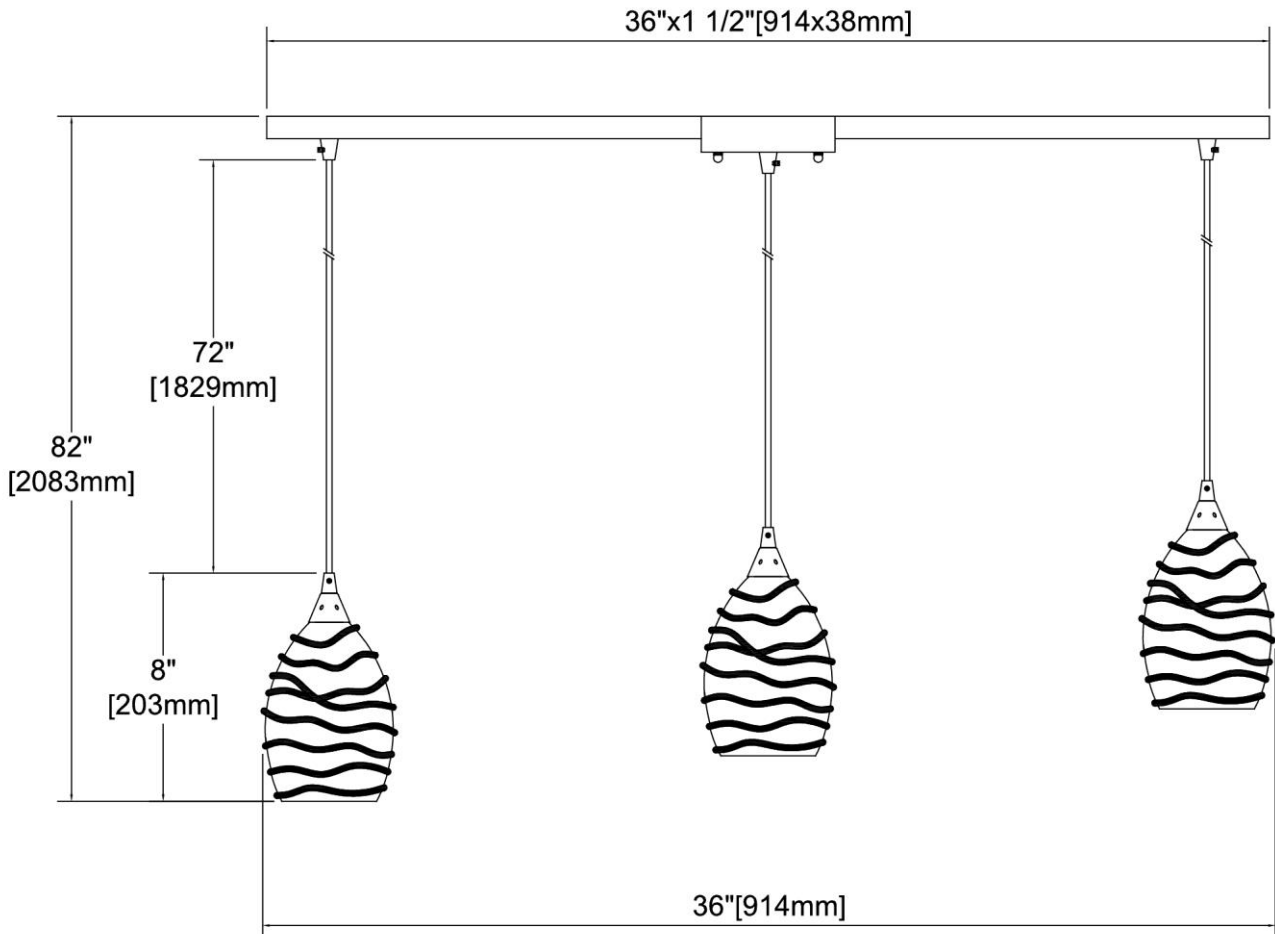

<b>ITEM #:</b>	31762/3L
<b>UPC</b>	748119137193
<b>Description</b>	Vines 3-Light Linear Mini Pendant Fixture in Satin Nickel with Clear Glass with Emerald Green Strip
<b>Finish</b>	Satin Nickel
<b>Materials</b>	Glass, Steel
<b>Brand</b>	ELK Lighting
<b>Collection</b>	Vines
<b>Category</b>	Indoor Lighting
<b>Type</b>	Mini Pendant

ITEM DIMENSIONS				RATINGS & SPECIFICATIONS				
<b>Width</b>	36 inches			<b>Safety Rating</b>	UL		<b>Certification</b>	Dry locations
<b>Depth</b>	5 inches			<b>ADA Compliant</b>	N/A		<b>Voltage</b>	120 volts
<b>Height</b>	8 inches			<b>BULBS / SOCKETS</b>				
<b>Weight</b>	8 pounds			<b>Quantity</b>	3		<b>Wattage</b>	60 watts
<b>ADDITIONAL DIMENSIONS</b>				<b>Included</b>	No		<b>Type</b>	A19 (E26 Medium Base)
<b>Backplate / Canopy</b>	36 diameter			<b>Other</b>	N/A			
<b>HCWO</b>	N/A			<b>CHAIN / CORD INFORMATION</b>				
<b>Min. Extension</b>	N/A			<b>Chain</b>	N/A		<b>Cord</b>	72 inches - Clear
<b>Max. Extension</b>	N/A			<b>SHADE / GLASS DETAILS</b>				
<b>OVERALL HEIGHT</b>				<b>Shade/Glass Description</b>	Clear glass with emerald green strip			
<b>Min.</b>	10 inches		<b>Max.</b>	82 inches				
<b>EXTENSION ROD(S)</b>				<b>Width</b>	5 inches		<b>Height</b>	7 inches
N/A				<b>Width at Top</b>	5 inches		<b>Width at Bottom</b>	5 inches