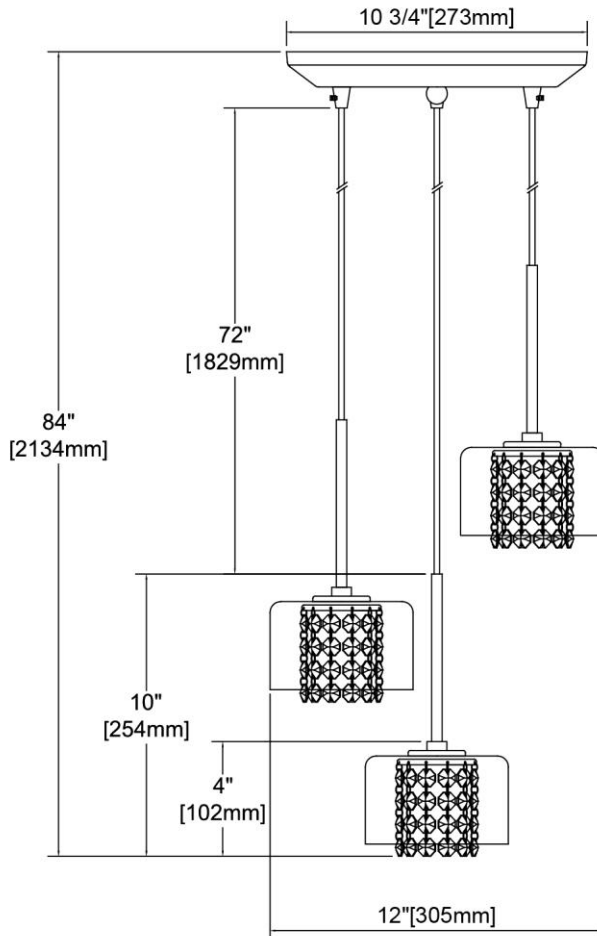

ITEM #:	32302/3
UPC	748119137124
Description	Springvale 3-Light Triangular Mini Pendant Fixture in Polished Chrome with Clear Glass and Crystal
Finish	Polished Chrome
Materials	Glass, Steel
Brand	ELK Lighting
Collection	Springvale
Category	Indoor Lighting
Type	Mini Pendant

ITEM DIMENSIONS				RATINGS & SPECIFICATIONS				
Width	12 inches			Safety Rating	UL		Certification	Dry locations
Depth	12 inches			ADA Compliant	N/A		Voltage	120 volts
Height	4 inches			BULBS / SOCKETS				
Weight	7 pounds			Quantity	3		Wattage	40 watts
ADDITIONAL DIMENSIONS				Included	Yes		Type	G9 (G9 Base)
Backplate / Canopy	10 diameter			Other	N/A			
HCWO	N/A			CHAIN / CORD INFORMATION				
Min. Extension	N/A			Chain	N/A		Cord	72 inches - Clear
Max. Extension	N/A			SHADE / GLASS DETAILS				
OVERALL HEIGHT				Shade/Glass Description	Clear glass and crystal			
Min.	12 inches		Max.	84 inches				
EXTENSION ROD(S)				Width	5 inches		Height	3.25 inches
N/A				Width at Top	5 inches		Width at Bottom	5 inches