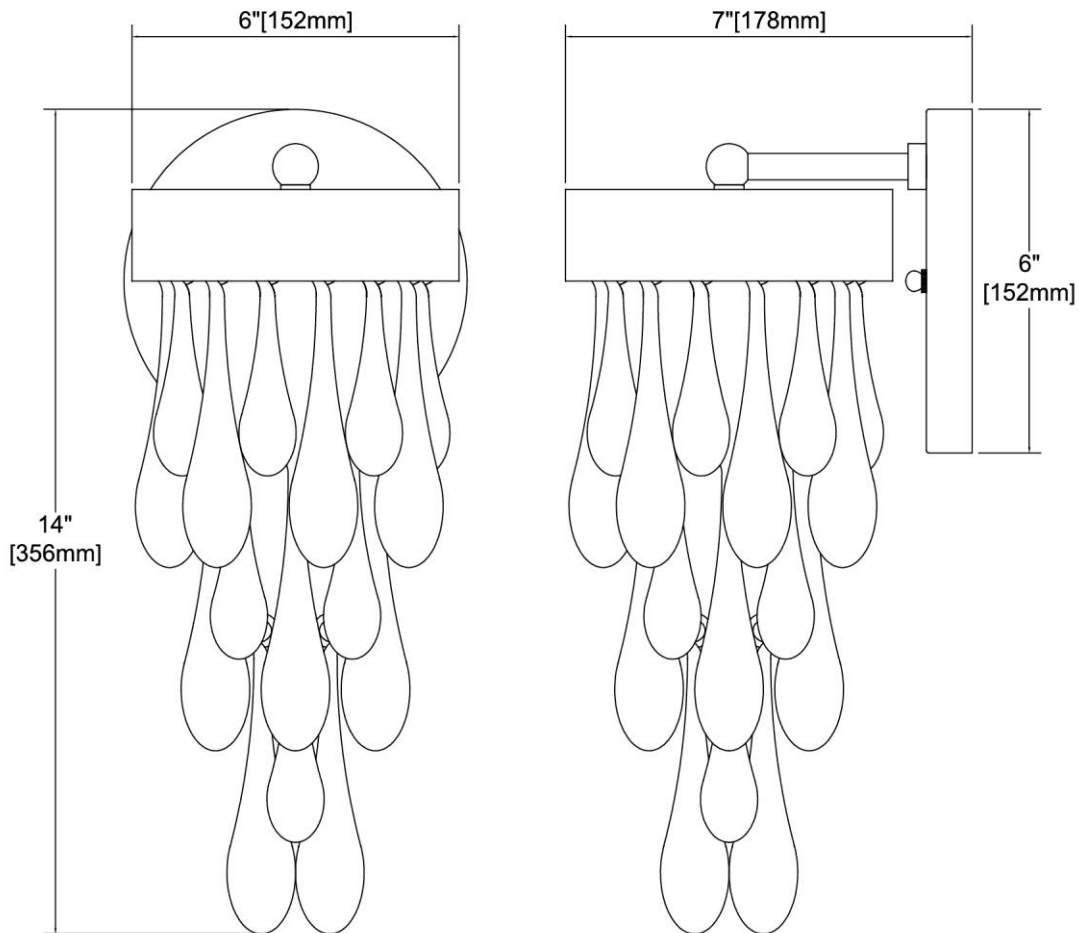

ITEM #:	32340/1
UPC	748119133034
Description	Morning Frost 1-Light Sconce in Silver Leaf with Clear and Frosted Glass Drops
Finish	Silver Leaf
Materials	Glass, Steel
Brand	ELK Lighting
Collection	Morning Frost
Category	Indoor Lighting
Type	Sconce

ITEM DIMENSIONS				RATINGS & SPECIFICATIONS				
Width	6 inches			Safety Rating	UL		Certification	Dry locations
Depth	7 inches			ADA Compliant	N/A		Voltage	120
Height	14 inches			BULBS / SOCKETS				
Weight	4 pounds			Quantity	1	Wattage	60 watts	
ADDITIONAL DIMENSIONS				Included	No	Type	B11 (E12 Candelabra Base)	
Backplate / Canopy	6 diameter			Other	N/A			
HCWO	N/A			CHAIN / CORD INFORMATION				
Min. Extension	N/A			Chain	N/A	Cord	8 inches	
Max. Extension	N/A			SHADE / GLASS DETAILS				
OVERALL HEIGHT				Shade/Glass Description	Clear and frosted glass drops			
Min.	N/A		Max.	N/A				
EXTENSION ROD(S)				Width	N/A		Height	N/A
N/A				Width at Top	N/A		Width at Bottom	N/A