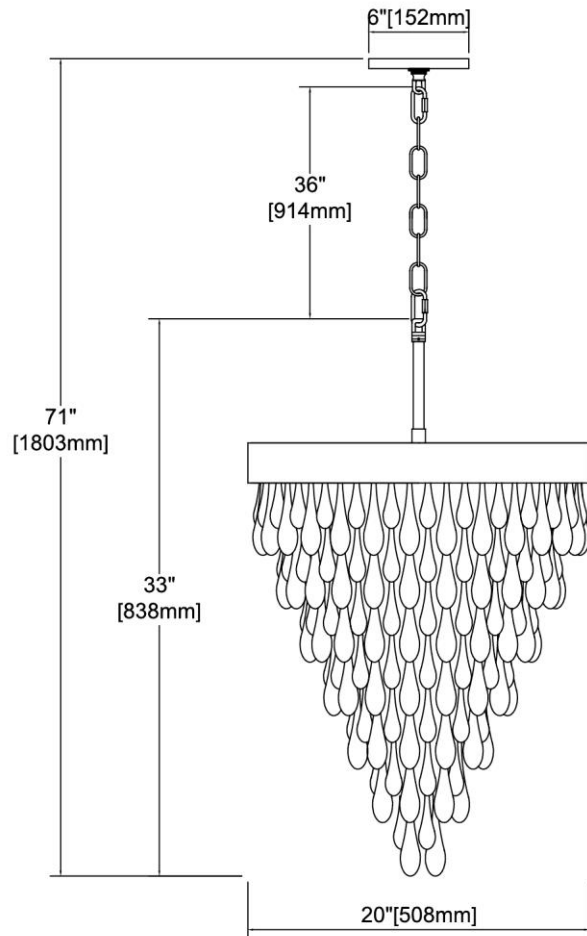


	ITEM #:	32345/7
	UPC	748119132990
	Description	Morning Frost 7-Light Chandelier in Silver Leaf with Clear and Frosted Glass Drops
	Finish	Silver Leaf
	Materials	Glass, Steel
	Brand	ELK Lighting
	Collection	Morning Frost
	Category	Indoor Lighting
	Type	Chandelier

ITEM DIMENSIONS				RATINGS & SPECIFICATIONS				
Width	20 inches			Safety Rating	UL		Certification	Dry locations
Depth	20 inches			ADA Compliant	N/A		Voltage	120 volts
Height	33 inches			BULBS / SOCKETS				
Weight	29 pounds			Quantity	7		Wattage	60 watts
ADDITIONAL DIMENSIONS				Included	No		Type	B11 (E12 Candelabra Base)
Backplate / Canopy	6 diameter			Other	N/A			
HCWO	N/A			CHAIN / CORD INFORMATION				
Min. Extension	N/A			Chain	36 inches		Cord	72 inches - Clear
Max. Extension	N/A			SHADE / GLASS DETAILS				
OVERALL HEIGHT				Shade/Glass Description	Clear and frosted glass drops			
Min.	37 inches		Max.	71 inches				
EXTENSION ROD(S)				Width	N/A		Height	N/A
N/A				Width at Top	N/A		Width at Bottom	N/A