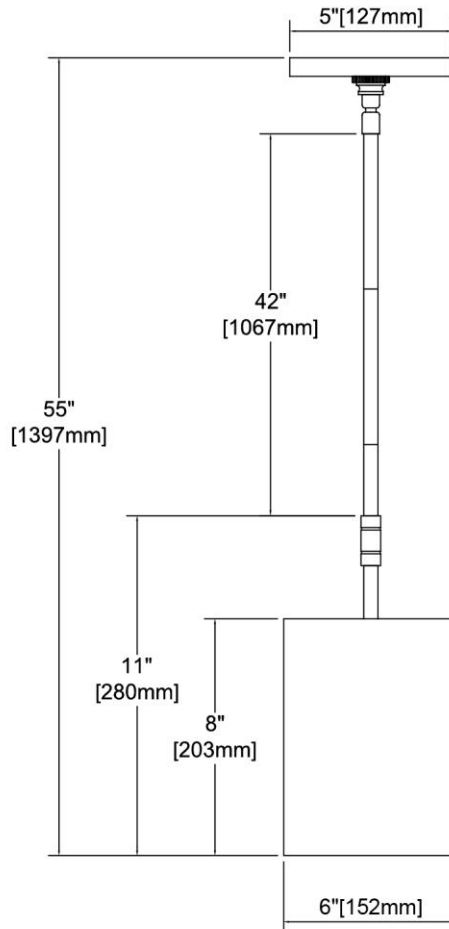


	ITEM #:	32349/1
	UPC	748119132921
	Description	Lexington Avenue 1-Light Mini Pendant in Satin Brass with Thick Metal
	Finish	Satin Brass
	Materials	Steel
	Brand	ELK Lighting
	Collection	Lexington Avenue
	Category	Indoor Lighting
	Type	Mini Pendant

ITEM DIMENSIONS				RATINGS & SPECIFICATIONS				
Width	6 inches			Safety Rating	UL		Certification	Dry locations
Depth	6 inches			ADA Compliant	N/A		Voltage	120
Height	8 inches			BULBS / SOCKETS				
Weight	5 pounds			Quantity	1	Wattage	60 watts	
ADDITIONAL DIMENSIONS				Included	No		Type	A19 (E26 Medium Base)
Backplate / Canopy	5 diameter			Other	N/A			
HCWO	N/A			CHAIN / CORD INFORMATION				
Min. Extension	N/A			Chain	N/A		Cord	72 inches - Clear
Max. Extension	N/A			SHADE / GLASS DETAILS				
OVERALL HEIGHT				Shade/Glass Description	Thick metal			
Min.	13 inches	Max.	55 inches					
EXTENSION ROD(S)				Width	N/A		Height	8 inches
Rods: 1-6, 3-12				Width at Top	N/A		Width at Bottom	N/A