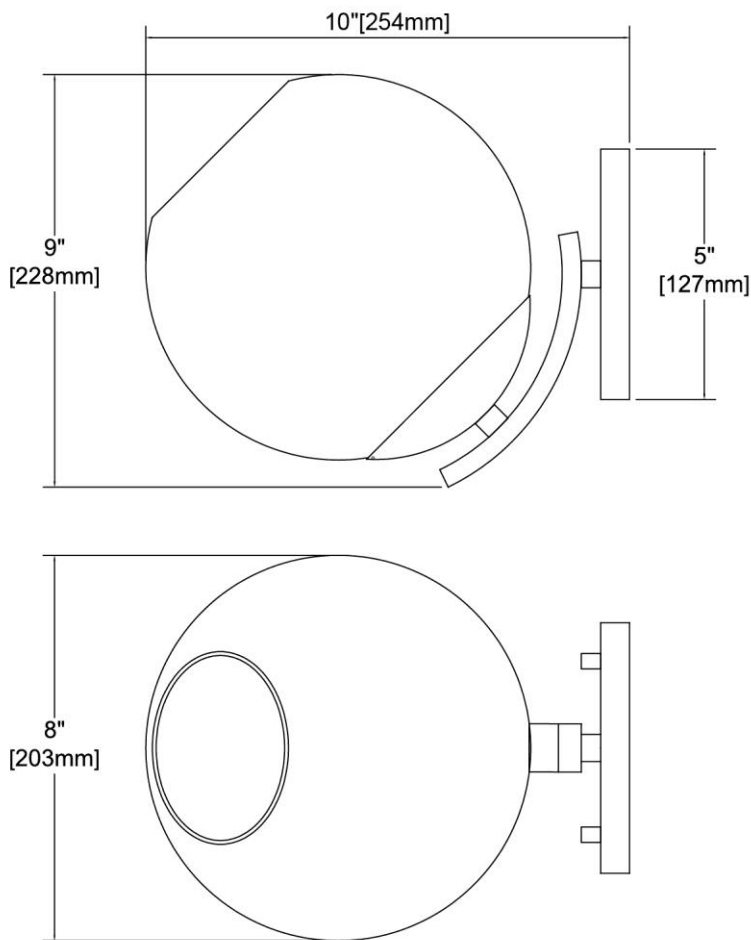


	ITEM #:	32350/1
	UPC	748119133102
	Description	Collective 1-Light Sconce in Satin Brass with Clear Glass
	Finish	Satin Brass
	Materials	Glass, Steel
	Brand	ELK Lighting
	Collection	Collective
	Category	Indoor Lighting
	Type	Sconce

ITEM DIMENSIONS				RATINGS & SPECIFICATIONS				
Width	8 inches			Safety Rating	UL		Certification	Dry locations
Depth	10 inches			ADA Compliant	N/A		Voltage	120
Height	9 inches			BULBS / SOCKETS				
Weight	2 pounds			Quantity	1	Wattage	60 watts	
ADDITIONAL DIMENSIONS				Included	No		Type	A19 (E26 Medium Base)
Backplate / Canopy	5 diameter			Other	N/A			
HCWO	N/A			CHAIN / CORD INFORMATION				
Min. Extension	N/A			Chain	N/A		Cord	8 inches
Max. Extension	N/A			SHADE / GLASS DETAILS				
OVERALL HEIGHT				Shade/Glass Description	Clear glass			
Min.	N/A		Max.	N/A				
EXTENSION ROD(S)				Width	10 inches		Height	10 inches
N/A				Width at Top	N/A		Width at Bottom	N/A