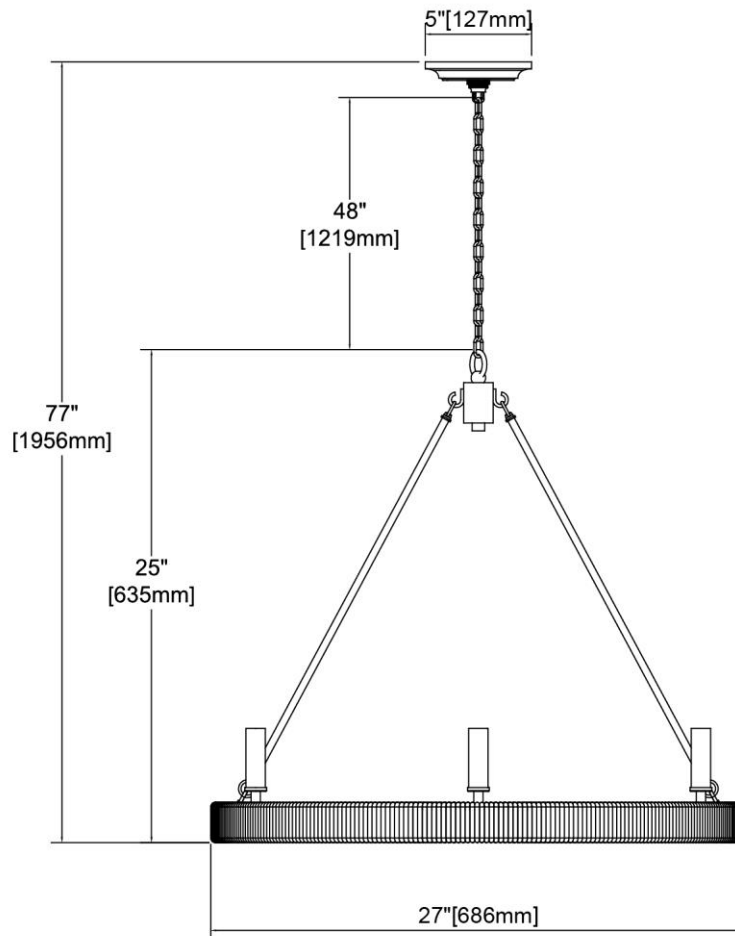


	<b>ITEM #:</b>	32415/6
	<b>UPC</b>	748119133133
	<b>Description</b>	Abaca 6-Light Chandelier in Satin Brass
	<b>Finish</b>	Satin Brass
	<b>Materials</b>	Abaca, Steel
	<b>Brand</b>	ELK Lighting
	<b>Collection</b>	Abaca
	<b>Category</b>	Indoor Lighting
	<b>Type</b>	Chandelier

ITEM DIMENSIONS				RATINGS & SPECIFICATIONS				
<b>Width</b>	27 inches			<b>Safety Rating</b>	UL		<b>Certification</b>	Dry locations
<b>Depth</b>	27 inches			<b>ADA Compliant</b>	N/A		<b>Voltage</b>	120
<b>Height</b>	25 inches			<b>BULBS / SOCKETS</b>				
<b>Weight</b>	11 pounds			<b>Quantity</b>	6	<b>Wattage</b>	60 watts	
<b>ADDITIONAL DIMENSIONS</b>				<b>Included</b>	No	<b>Type</b>	Torpedo (E12 Candelabra Base)	
<b>Backplate / Canopy</b>	5 diameter			<b>Other</b>	N/A			
<b>HCWO</b>	N/A			<b>CHAIN / CORD INFORMATION</b>				
<b>Min. Extension</b>	N/A			<b>Chain</b>	48 inches	<b>Cord</b>	96 inches - Gold	
<b>Max. Extension</b>	N/A			<b>SHADE / GLASS DETAILS</b>				
<b>OVERALL HEIGHT</b>				<b>Shade/Glass Description</b>	N/A			
<b>Min.</b>	29 inches	<b>Max.</b>	77 inches	<b>Width</b>	N/A		<b>Height</b>	N/A
<b>EXTENSION ROD(S)</b>				<b>Width at Top</b>	N/A		<b>Width at Bottom</b>	N/A
N/A								