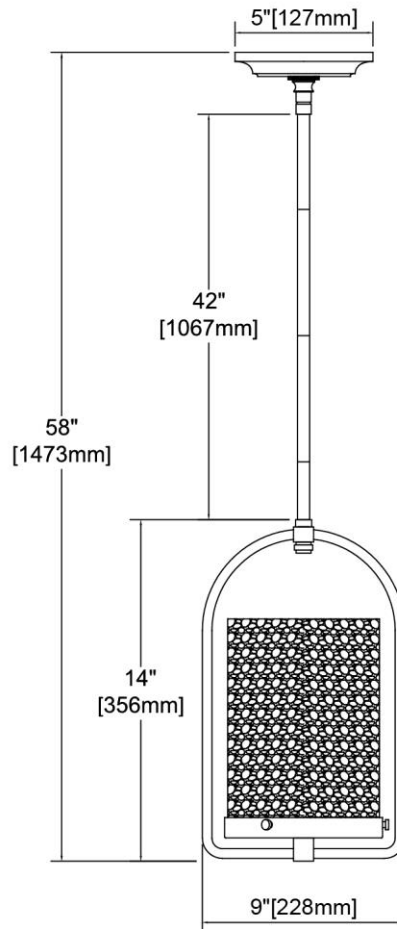


	<b>ITEM #:</b>	32431/1
	<b>UPC</b>	748119133478
	<b>Description</b>	Perch 1-Light Mini Pendant in Oil Rubbed Bronze with Clear Hammered Glass
	<b>Finish</b>	Oil Rubbed Bronze
	<b>Materials</b>	Glass, Steel
	<b>Brand</b>	ELK Lighting
	<b>Collection</b>	Perch
	<b>Category</b>	Indoor Lighting
	<b>Type</b>	Mini Pendant

ITEM DIMENSIONS				RATINGS & SPECIFICATIONS				
<b>Width</b>	9 inches			<b>Safety Rating</b>	UL		<b>Certification</b>	Dry locations
<b>Depth</b>	9 inches			<b>ADA Compliant</b>	N/A		<b>Voltage</b>	120
<b>Height</b>	14 inches			<b>BULBS / SOCKETS</b>				
<b>Weight</b>	5 pounds			<b>Quantity</b>	1	<b>Wattage</b>	60 watts	
<b>ADDITIONAL DIMENSIONS</b>				<b>Included</b>	No		<b>Type</b>	A19 (E26 Medium Base)
<b>Backplate / Canopy</b>	5 diameter			<b>Other</b>	N/A			
<b>HCWO</b>	N/A			<b>CHAIN / CORD INFORMATION</b>				
<b>Min. Extension</b>	N/A			<b>Chain</b>	N/A		<b>Cord</b>	72 inches
<b>Max. Extension</b>	N/A			<b>SHADE / GLASS DETAILS</b>				
<b>OVERALL HEIGHT</b>				<b>Shade/Glass Description</b>	Clear hammered glass			
<b>Min.</b>	22 inches	<b>Max.</b>	58 inches					
<b>EXTENSION ROD(S)</b>				<b>Width</b>	6 inches		<b>Height</b>	8 inches
Rods: 1-6, 3-12				<b>Width at Top</b>	N/A		<b>Width at Bottom</b>	N/A