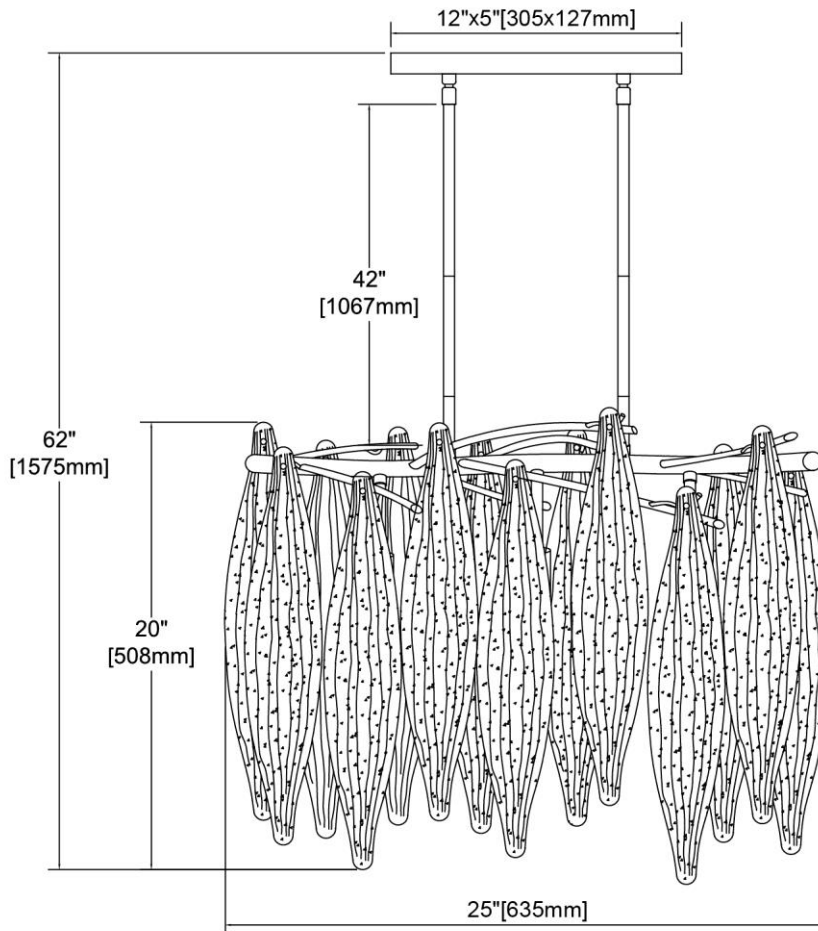


	ITEM #:	32433/3
	UPC	748119133485
	Description	Winterlude 3-Light Chandelier in Silver Leaf with Clear and Encased White Hand Formed Glass
	Finish	Silver Leaf
	Materials	Glass, Steel
	Brand	ELK Lighting
	Collection	Winterlude
	Category	Indoor Lighting
	Type	Chandelier

ITEM DIMENSIONS				RATINGS & SPECIFICATIONS				
Width	25 inches			Safety Rating	UL		Certification	Dry locations
Depth	9 inches			ADA Compliant	N/A		Voltage	120
Height	20 inches			BULBS / SOCKETS				
Weight	20 pounds			Quantity	3		Wattage	60 watts
ADDITIONAL DIMENSIONS				Included	No		Type	Torpedo (E12 Candelabra Base)
Backplate / Canopy	12x5			Other	N/A			
HCWO	N/A			CHAIN / CORD INFORMATION				
Min. Extension	N/A			Chain	N/A		Cord	72 inches - Clear
Max. Extension	N/A			SHADE / GLASS DETAILS				
OVERALL HEIGHT				Shade/Glass Description	Clear and encased white hand formed glass			
Min.	27 inches		Max.	62 inches				
EXTENSION ROD(S)				Width	3 inches		Height	16 inches
Rods: 2-6, 2-12, 2-24				Width at Top	N/A		Width at Bottom	N/A