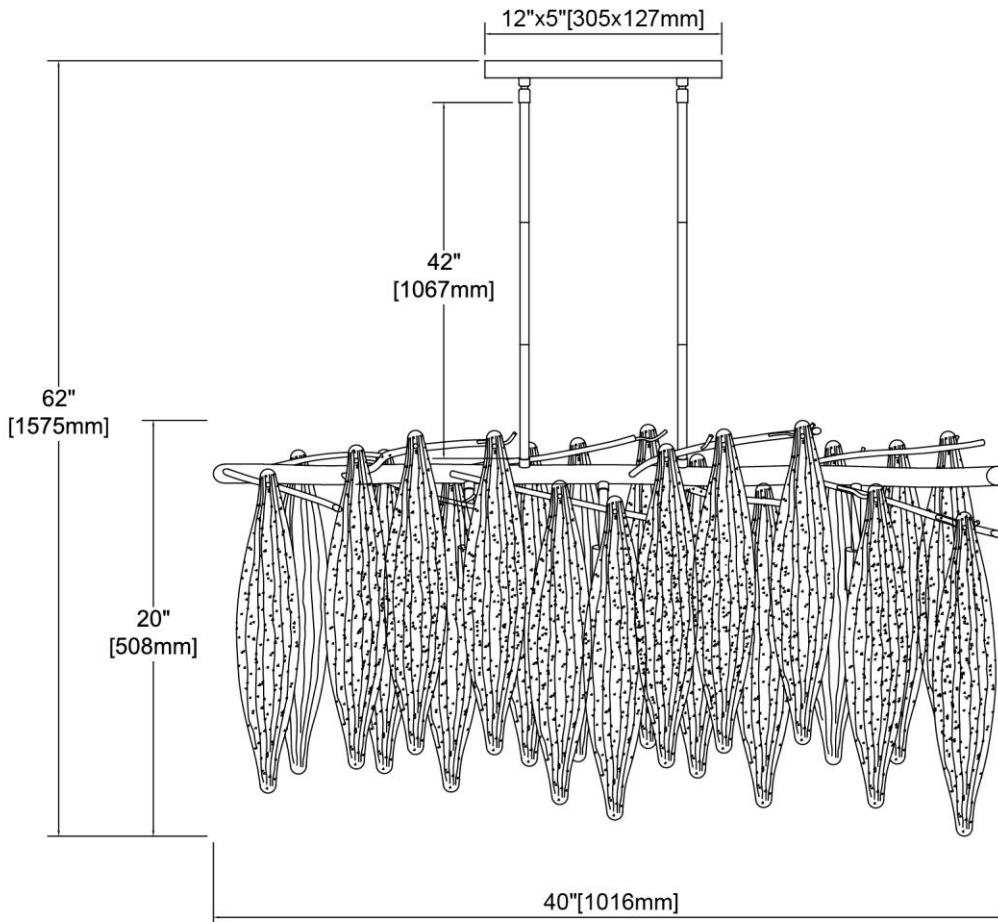


	ITEM #:	32434/5
	UPC	748119133492
	Description	Winterlude 5-Light Linear Chandelier in Silver Leaf with Clear and Encased White Hand-formed Glass
	Finish	Silver Leaf
	Materials	Glass, Steel
	Brand	ELK Lighting
	Collection	Winterlude
	Category	Indoor Lighting
	Type	Chandelier

ITEM DIMENSIONS				RATINGS & SPECIFICATIONS				
Width	40 inches			Safety Rating	UL		Certification	Dry locations
Depth	12 inches			ADA Compliant	N/A		Voltage	120 volts
Height	20 inches			BULBS / SOCKETS				
Weight	30 pounds			Quantity	5		Wattage	60 watts
ADDITIONAL DIMENSIONS				Included	No		Type	Torpedo (E12 Candelabra Base)
Backplate / Canopy	12x5			Other	N/A			
HCWO	N/A			CHAIN / CORD INFORMATION				
Min. Extension	N/A			Chain	N/A		Cord	72 inches - Clear
Max. Extension	N/A			SHADE / GLASS DETAILS				
OVERALL HEIGHT				Shade/Glass Description	Clear and encased white hand formed glass			
Min.	27 inches		Max.	62 inches				
EXTENSION ROD(S)				Width	3 inches		Height	16 inches
Rods: 2-6, 2-12, 2-24				Width at Top	3 inches		Width at Bottom	3 inches