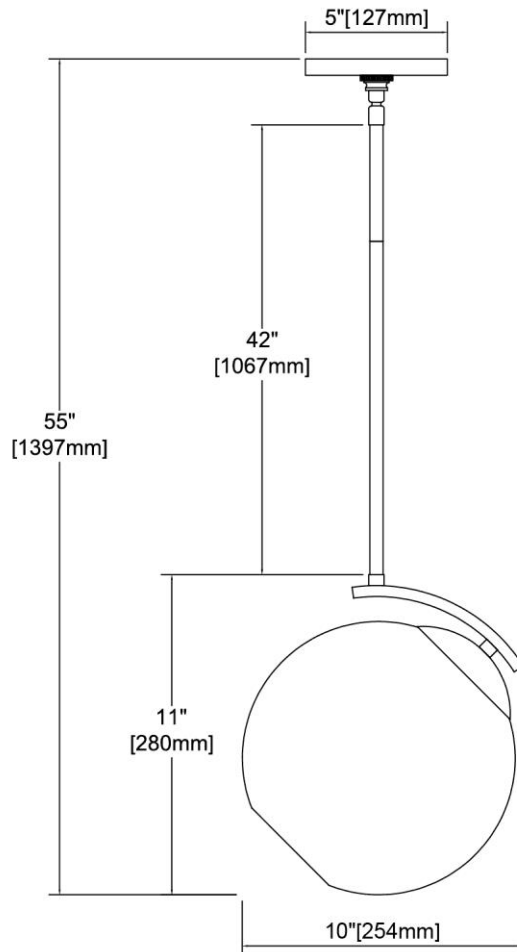


	<b>ITEM #:</b>	32471/1
	<b>UPC</b>	748119133058
	<b>Description</b>	Collective 1-Light Mini Pendant in Black Nickel with Smoke Glass
	<b>Finish</b>	Black Nickel
	<b>Materials</b>	Glass, Steel
	<b>Brand</b>	ELK Lighting
	<b>Collection</b>	Collective
	<b>Category</b>	Indoor Lighting
	<b>Type</b>	Mini Pendant

ITEM DIMENSIONS				RATINGS & SPECIFICATIONS				
<b>Width</b>	10 inches			<b>Safety Rating</b>	UL		<b>Certification</b>	Dry locations
<b>Depth</b>	10 inches			<b>ADA Compliant</b>	N/A		<b>Voltage</b>	120
<b>Height</b>	11 inches			<b>BULBS / SOCKETS</b>				
<b>Weight</b>	3 pounds			<b>Quantity</b>	1	<b>Wattage</b>	60 watts	
ADDITIONAL DIMENSIONS				<b>Included</b>	No		<b>Type</b>	A19 (E26 Medium Base)
<b>Backplate / Canopy</b>	5 diameter			<b>Other</b>	N/A			
<b>HCWO</b>	N/A			CHAIN / CORD INFORMATION				
<b>Min. Extension</b>	N/A			<b>Chain</b>	N/A		<b>Cord</b>	72 inches
<b>Max. Extension</b>	N/A			SHADE / GLASS DETAILS				
OVERALL HEIGHT				<b>Shade/Glass Description</b>	Smoke glass			
<b>Min.</b>	14 inches	<b>Max.</b>	53 inches					
EXTENSION ROD(S)				<b>Width</b>	10 inches		<b>Height</b>	10 inches
Rods: 1-6, 3-12				<b>Width at Top</b>	N/A		<b>Width at Bottom</b>	N/A