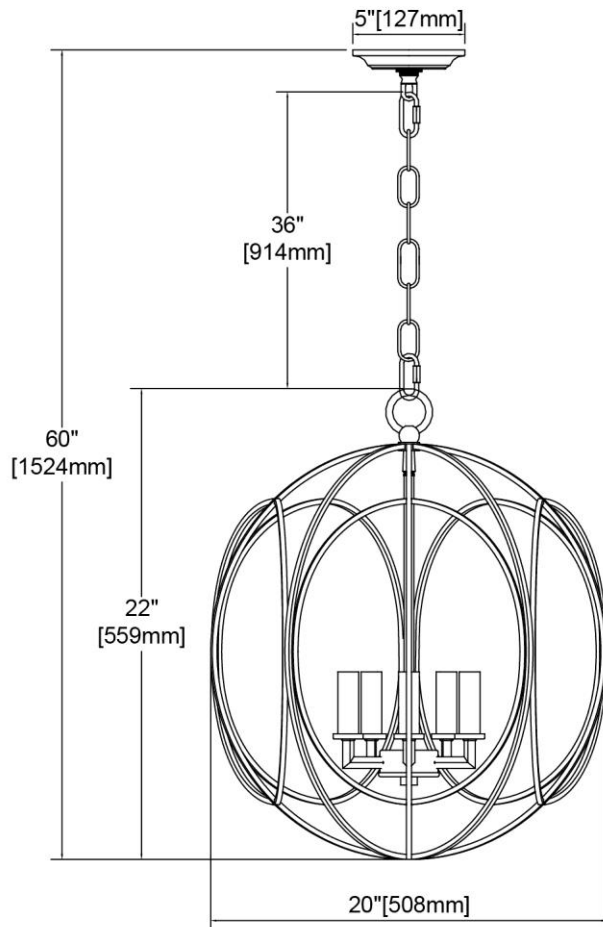


	ITEM #:	33416/5
	UPC	748119138749
	Description	Loughton 5-Light Chandelier in Golden Silver
	Finish	Golden Silver
	Materials	Steel
	Brand	ELK Lighting
	Collection	Loughton
	Category	Indoor Lighting
	Type	Chandelier

ITEM DIMENSIONS				RATINGS & SPECIFICATIONS				
Width	20 inches			Safety Rating	UL		Certification	Dry locations
Depth	20 inches			ADA Compliant	N/A		Voltage	120 volts
Height	22 inches			BULBS / SOCKETS				
Weight	11 pounds			Quantity	5	Wattage	60 watts	
ADDITIONAL DIMENSIONS				Included	No	Type	Torpedo (E12 Candelabra Base)	
Backplate / Canopy	5 diameter			Other	N/A			
HCWO	N/A			CHAIN / CORD INFORMATION				
Min. Extension	N/A			Chain	36 inches	Cord	72 inches - Clear	
Max. Extension	N/A			SHADE / GLASS DETAILS				
OVERALL HEIGHT				Shade/Glass Description	No Shade/Glass			
Min.	25 inches	Max.	60 inches	Width	N/A		Height	N/A
EXTENSION ROD(S)				Width at Top	N/A		Width at Bottom	N/A
N/A								