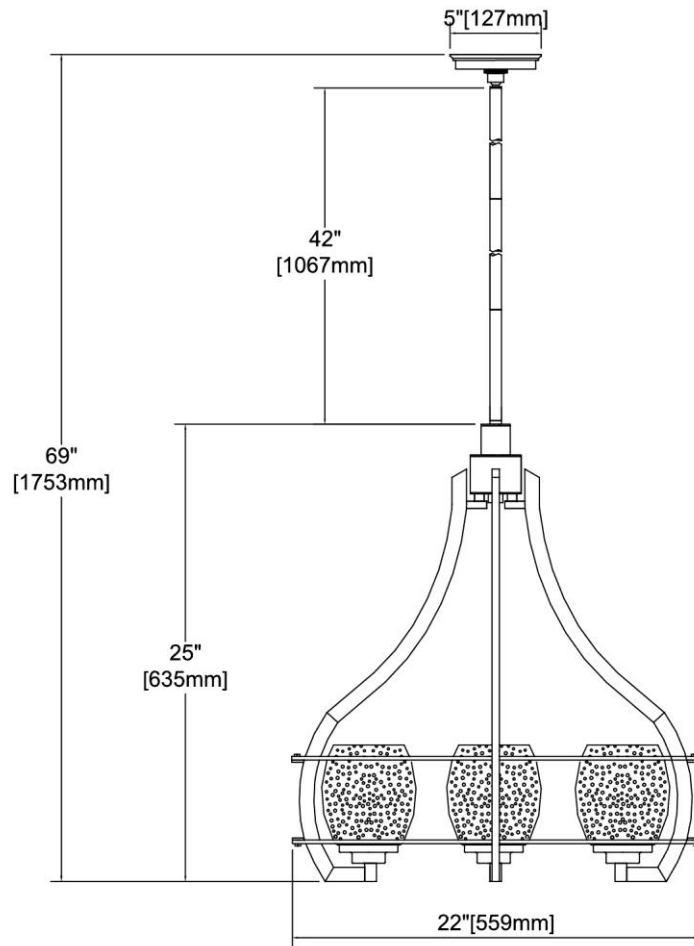


	ITEM #:	46424/4
	UPC	748119133683
	Description	Bixler 4-Light Chandelier in Light Wood with Seedy Glass
	Finish	Light Wood, Satin Nickel
	Materials	Glass, Steel
	Brand	ELK Lighting
	Collection	Bixler
	Category	Indoor Lighting
	Type	Chandelier

ITEM DIMENSIONS				RATINGS & SPECIFICATIONS				
Width	22 inches			Safety Rating	ETL		Certification	Dry locations
Depth	22 inches			ADA Compliant	N/A		Voltage	120
Height	25 inches			BULBS / SOCKETS				
Weight	14 pounds			Quantity	4	Wattage	60 watts	
ADDITIONAL DIMENSIONS				Included	No	Type	A19 (E26 Medium Base)	
Backplate / Canopy	5 diameter			Other	N/A			
HCWO	N/A			CHAIN / CORD INFORMATION				
Min. Extension	N/A			Chain	N/A	Cord	72 inches	
Max. Extension	N/A			SHADE / GLASS DETAILS				
OVERALL HEIGHT				Shade/Glass Description	Seedy glass			
Min.	33 inches	Max.	69 inches	Width	5 inches		Height	6 inches
EXTENSION ROD(S)				Width at Top	N/A		Width at Bottom	N/A
Rods: 1-6, 1-12, 1-24								