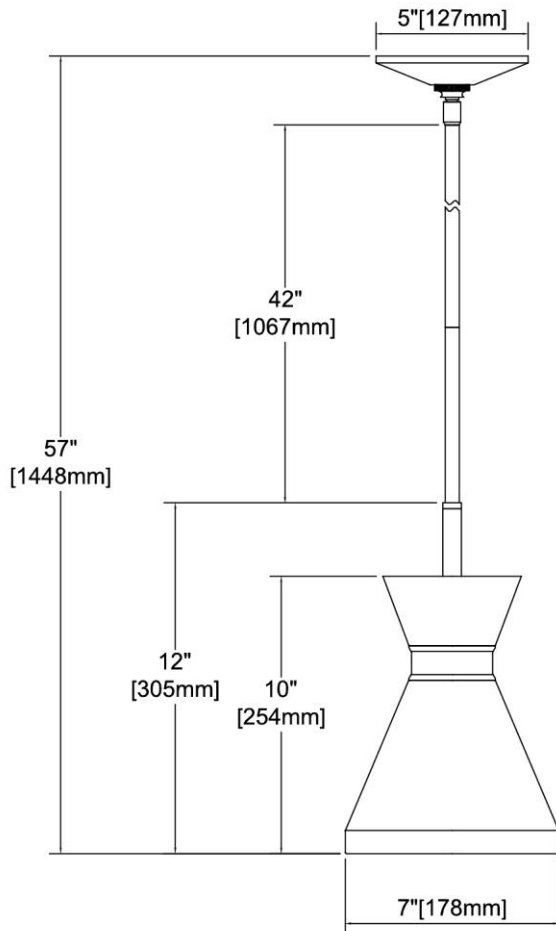


	ITEM #:	46543/1
	UPC	748119133829
	Description	Modley 1-Light Mini Pendant in Warm Gray with Metal
	Finish	Warm Gray, Satin Nickel
	Materials	Steel
	Brand	ELK Lighting
	Collection	Modley
	Category	Indoor Lighting
	Type	Mini Pendant

ITEM DIMENSIONS				RATINGS & SPECIFICATIONS				
Width	7 inches			Safety Rating	ETL		Certification	Dry locations
Depth	7 inches			ADA Compliant	N/A		Voltage	120
Height	10 inches			BULBS / SOCKETS				
Weight	2 pounds			Quantity	1	Wattage	60 watts	
ADDITIONAL DIMENSIONS				Included	No	Type	A19 (E26 Medium Base)	
Backplate / Canopy	5 diameter			Other	N/A			
HCWO	N/A			CHAIN / CORD INFORMATION				
Min. Extension	N/A			Chain	N/A	Cord	72 inches	
Max. Extension	N/A			SHADE / GLASS DETAILS				
OVERALL HEIGHT				Shade/Glass Description	Metal			
Min.	15 inches	Max.	57 inches					
EXTENSION ROD(S)				Width	7 inches		Height	6 inches
Rods: 1-6, 3-12				Width at Top	N/A		Width at Bottom	N/A