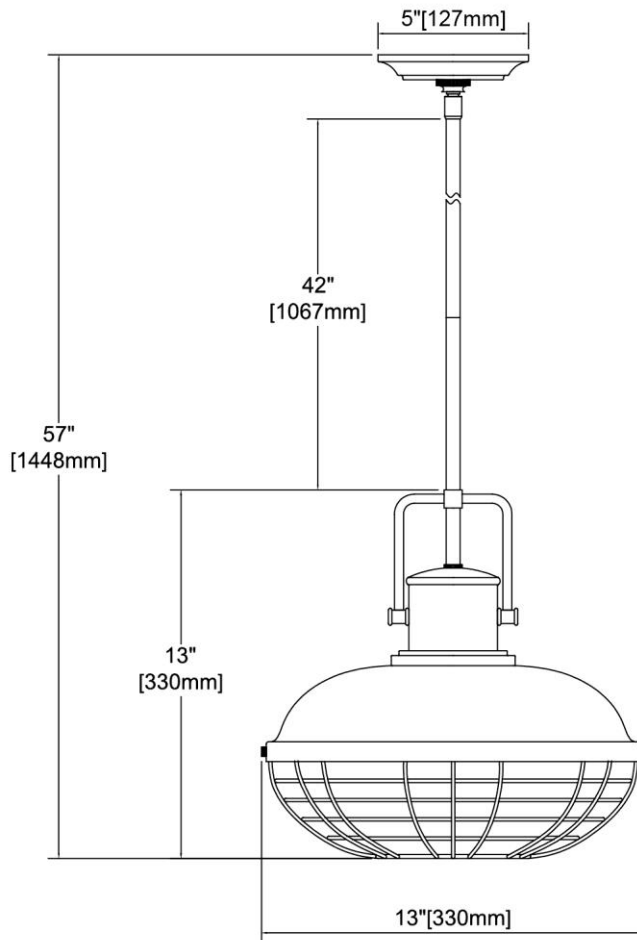

ITEM #:	46585/1
UPC	748119133928
Description	Nostalgia 1-Light Pendant in Matte Black
Finish	Matte Black, Brushed Brass
Materials	Steel
Brand	ELK Lighting
Collection	Nostalgia
Category	Indoor Lighting
Type	Pendant

ITEM DIMENSIONS				RATINGS & SPECIFICATIONS					
Width	13 inches			Safety Rating	ETL		Certification	Dry locations	
Depth	13 inches			ADA Compliant	N/A		Voltage	120	
Height	13 inches			BULBS / SOCKETS					
Weight	5 pounds			Quantity	1	Wattage	60 watts		
ADDITIONAL DIMENSIONS				Included	No		Type	A19 (E26 Medium Base)	
Backplate / Canopy	5 diameter			Other	N/A				
HCWO	N/A			CHAIN / CORD INFORMATION					
Min. Extension	N/A			Chain	N/A		Cord	72 inches	
Max. Extension	N/A			SHADE / GLASS DETAILS					
OVERALL HEIGHT				Shade/Glass Description	N/A				
Min.	21 inches	Max.	57 inches		Width	N/A		Height	N/A
EXTENSION ROD(S)				Width at Top	N/A		Width at Bottom	N/A	
Rods: 1-6, 3-12									