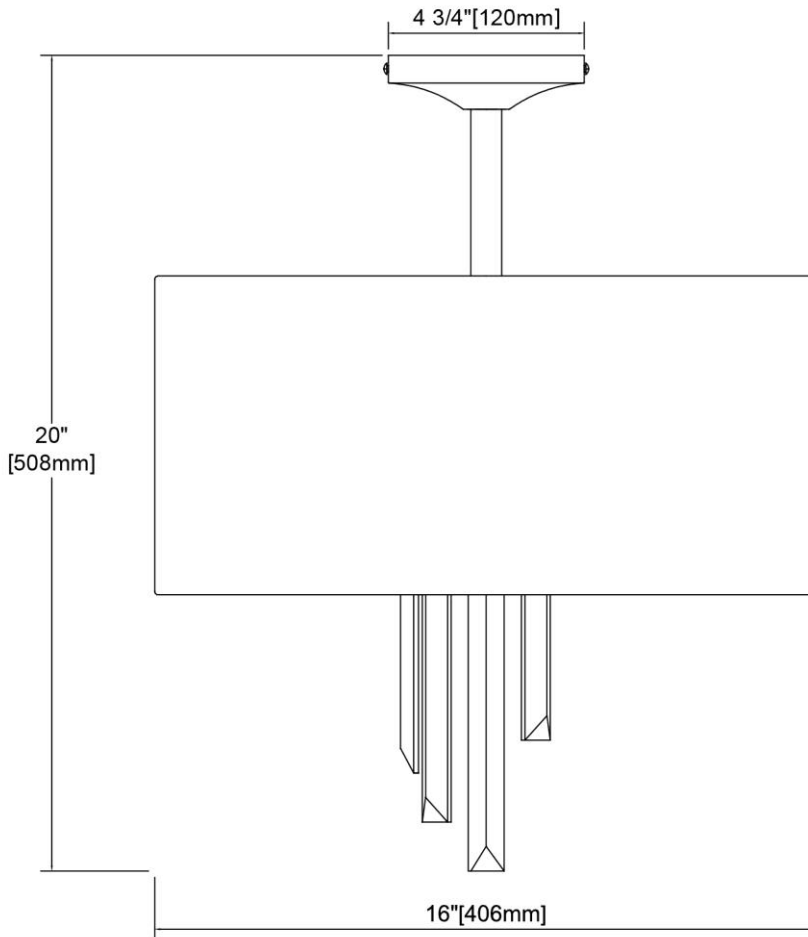

<b>ITEM #:</b>	46592/3
<b>UPC</b>	748119133959
<b>Description</b>	Crystal Falls 3-Light Semi Flush Mount in Satin Nickel with Graphite Fabric Shade
<b>Finish</b>	Satin Nickel
<b>Materials</b>	Glass, PVC, Steel
<b>Brand</b>	ELK Lighting
<b>Collection</b>	Crystal Falls
<b>Category</b>	Indoor Lighting
<b>Type</b>	Semi Flush Mount

ITEM DIMENSIONS				RATINGS & SPECIFICATIONS				
<b>Width</b>	16 inches			<b>Safety Rating</b>	ETL		<b>Certification</b>	Dry locations
<b>Depth</b>	16 inches			<b>ADA Compliant</b>	N/A		<b>Voltage</b>	120
<b>Height</b>	20 inches			<b>BULBS / SOCKETS</b>				
<b>Weight</b>	3 pounds			<b>Quantity</b>	3	<b>Wattage</b>	60 watts	
<b>ADDITIONAL DIMENSIONS</b>				<b>Included</b>	No	<b>Type</b>	A19 (E26 Medium Base)	
<b>Backplate / Canopy</b>	4.75 diameter			<b>Other</b>	N/A			
<b>HCWO</b>	N/A			<b>CHAIN / CORD INFORMATION</b>				
<b>Min. Extension</b>	N/A			<b>Chain</b>	N/A	<b>Cord</b>	8 inches	
<b>Max. Extension</b>	N/A			<b>SHADE / GLASS DETAILS</b>				
<b>OVERALL HEIGHT</b>				<b>Shade/Glass Description</b>	Graphite fabric shade			
<b>Min.</b>	N/A		<b>Max.</b>	N/A				
<b>EXTENSION ROD(S)</b>				<b>Width</b>	16 inches		<b>Height</b>	8 inches
N/A				<b>Width at Top</b>	N/A		<b>Width at Bottom</b>	N/A