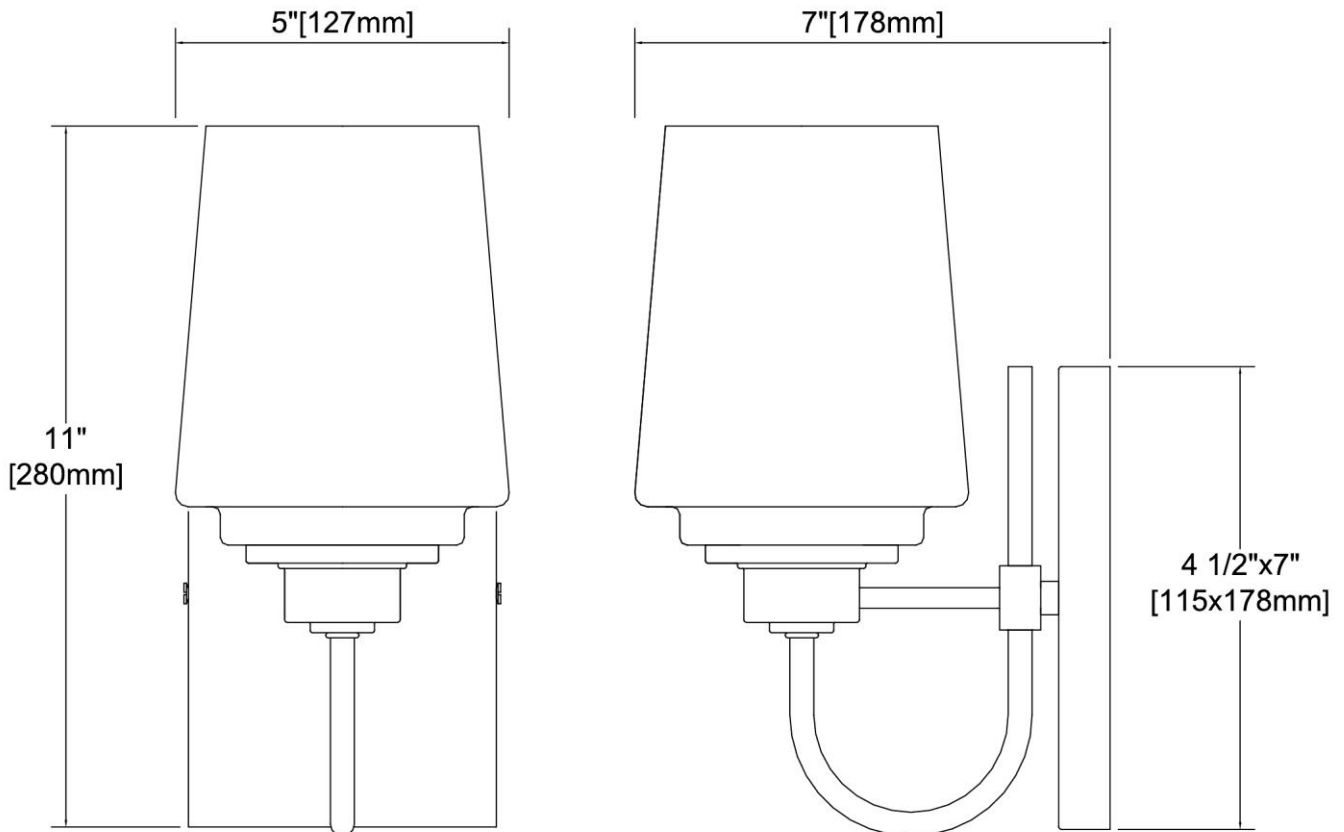

<b>ITEM #:</b>	46640/1
<b>UPC</b>	748119134093
<b>Description</b>	Bakersfield 1-Light Vanity Light in Light Wood with Clear Glass
<b>Finish</b>	Light Wood, Satin Nickel
<b>Materials</b>	Glass, Steel
<b>Brand</b>	ELK Lighting
<b>Collection</b>	Bakersfield
<b>Category</b>	Indoor Lighting
<b>Type</b>	Vanity Light

ITEM DIMENSIONS				RATINGS & SPECIFICATIONS				
<b>Width</b>	5 inches			<b>Safety Rating</b>	ETL		<b>Certification</b>	Dry locations
<b>Depth</b>	7 inches			<b>ADA Compliant</b>	N/A		<b>Voltage</b>	120
<b>Height</b>	11 inches			<b>BULBS / SOCKETS</b>				
<b>Weight</b>	2 pounds			<b>Quantity</b>	1	<b>Wattage</b>	60 watts	
<b>ADDITIONAL DIMENSIONS</b>				<b>Included</b>	No	<b>Type</b>	A19 (E26 Medium Base)	
<b>Backplate / Canopy</b>	4.75x7			<b>Other</b>	N/A			
<b>HCWO</b>	N/A			<b>CHAIN / CORD INFORMATION</b>				
<b>Min. Extension</b>	N/A			<b>Chain</b>	N/A	<b>Cord</b>	8 inches	
<b>Max. Extension</b>	N/A			<b>SHADE / GLASS DETAILS</b>				
<b>OVERALL HEIGHT</b>				<b>Shade/Glass Description</b>	Clear glass			
<b>Min.</b>	N/A		<b>Max.</b>	N/A				
<b>EXTENSION ROD(S)</b>				<b>Width</b>	5 inches		<b>Height</b>	7 inches
N/A				<b>Width at Top</b>	N/A		<b>Width at Bottom</b>	N/A