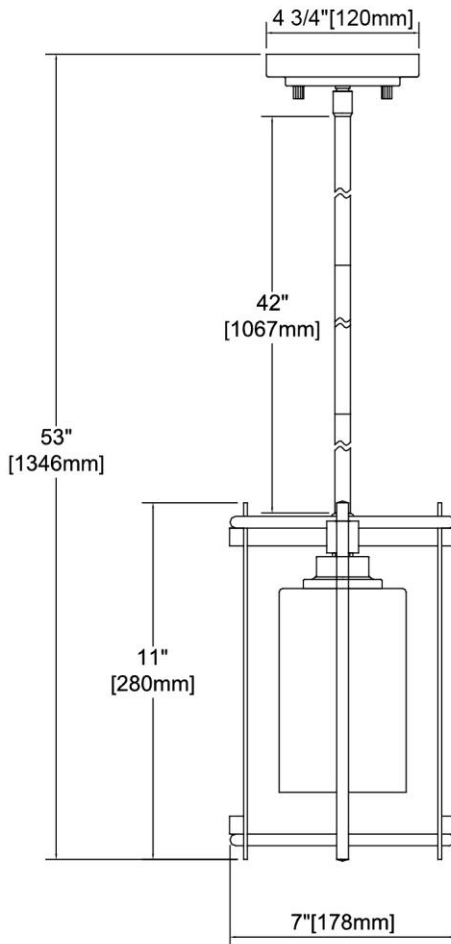


	ITEM #:	46652/1
	UPC	748119134147
	Description	Millington 1-Light Mini Pendant in Charcoal with Clear Glass
	Finish	Charcoal, Brushed Brass
	Materials	Glass, Steel
	Brand	ELK Lighting
	Collection	Millington
	Category	Indoor Lighting
	Type	Mini Pendant

ITEM DIMENSIONS				RATINGS & SPECIFICATIONS				
Width	7 inches			Safety Rating	ETL		Certification	Dry locations
Depth	7 inches			ADA Compliant	N/A		Voltage	120
Height	11 inches			BULBS / SOCKETS				
Weight	4 pounds			Quantity	1	Wattage	60 watts	
ADDITIONAL DIMENSIONS				Included	No	Type	Torpedo (E12 Candelabra Base)	
Backplate / Canopy	4.75 diameter			Other	N/A			
HCWO	N/A			CHAIN / CORD INFORMATION				
Min. Extension	N/A			Chain	N/A	Cord	72 inches	
Max. Extension	N/A			SHADE / GLASS DETAILS				
OVERALL HEIGHT				Shade/Glass Description	Clear glass			
Min.	19 inches	Max.	53 inches					
EXTENSION ROD(S)				Width	4 inches		Height	6 inches
Rods: 1-6, 3-12				Width at Top	N/A		Width at Bottom	N/A