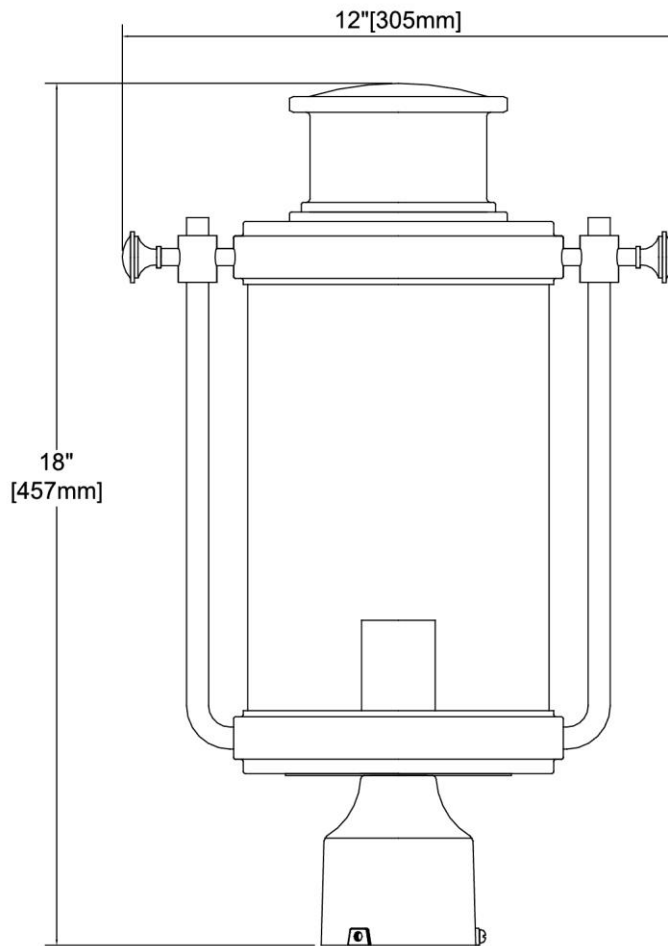

<b>ITEM #:</b>	46673/1
<b>UPC</b>	748119134246
<b>Description</b>	Wexford 1-Light Post Mount in Matte Black with Seedy Glass
<b>Finish</b>	Matte Black, Brushed Brass
<b>Materials</b>	Brass, Glass, Steel
<b>Brand</b>	ELK Lighting
<b>Collection</b>	Wexford
<b>Category</b>	Outdoor Lighting
<b>Type</b>	Post Mount

ITEM DIMENSIONS				RATINGS & SPECIFICATIONS				
<b>Width</b>	12 inches			<b>Safety Rating</b>	ETL		<b>Certification</b>	Wet locations
<b>Depth</b>	12 inches			<b>ADA Compliant</b>	N/A		<b>Voltage</b>	120
<b>Height</b>	18 inches			BULBS / SOCKETS				
<b>Weight</b>	7 pounds			<b>Quantity</b>	1		<b>Wattage</b>	100 watts
ADDITIONAL DIMENSIONS				<b>Included</b>	No		<b>Type</b>	A19 (E26 Medium Base)
<b>Backplate / Canopy</b>	N/A			<b>Other</b>	N/A			
<b>HCWO</b>	N/A			CHAIN / CORD INFORMATION				
<b>Min. Extension</b>	N/A			<b>Chain</b>	N/A		<b>Cord</b>	8 inches
<b>Max. Extension</b>	N/A			SHADE / GLASS DETAILS				
OVERALL HEIGHT				<b>Shade/Glass Description</b>	Seedy glass			
<b>Min.</b>	N/A		<b>Max.</b>	N/A				
EXTENSION ROD(S)				<b>Width</b>	6 inches		<b>Height</b>	11 inches
N/A				<b>Width at Top</b>	N/A		<b>Width at Bottom</b>	N/A