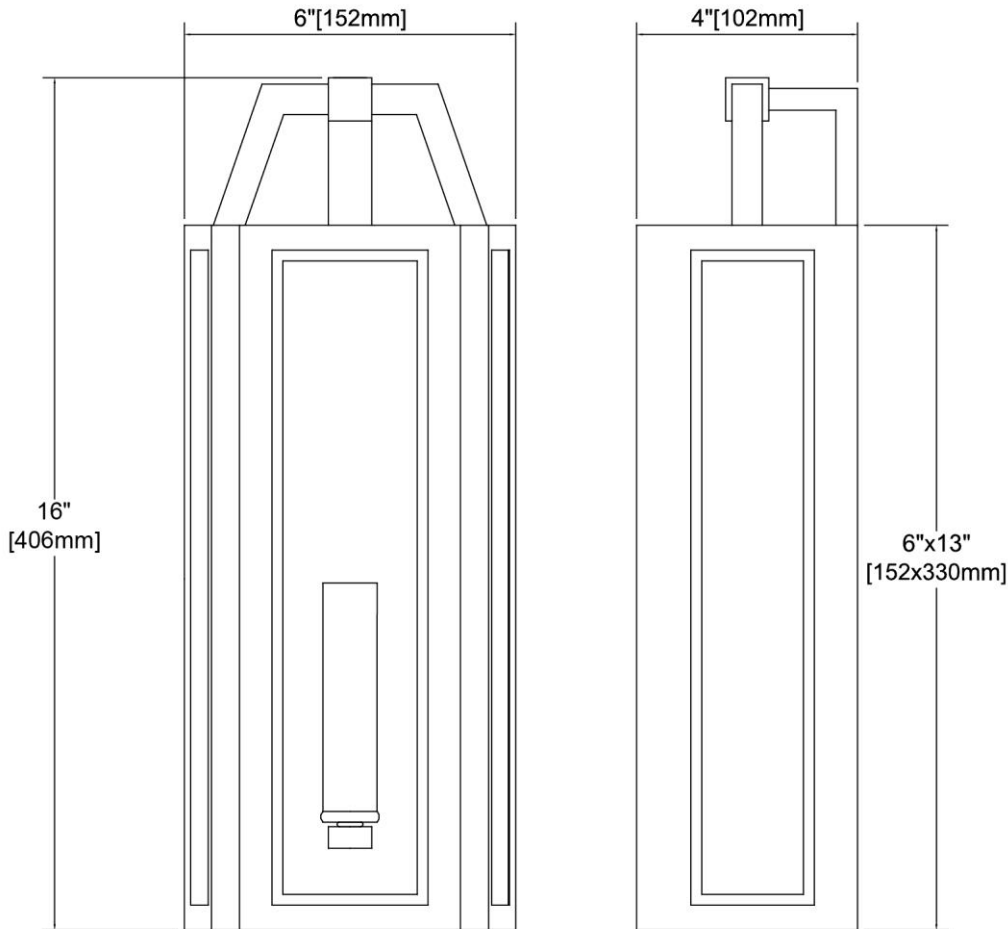

ITEM #:	46740/1
UPC	748119134512
Description	Portico 1-Light Sconce in Charcoal with Clear Glass
Finish	Charcoal, Brushed Brass
Materials	Glass, Steel, Stainless Steel
Brand	ELK Lighting
Collection	Portico
Category	Outdoor Lighting
Type	Sconce

ITEM DIMENSIONS				RATINGS & SPECIFICATIONS				
Width	6 inches			Safety Rating	ETL		Certification	Wet locations
Depth	4 inches			ADA Compliant	N/A		Voltage	120
Height	16 inches			BULBS / SOCKETS				
Weight	6 pounds			Quantity	1	Wattage	60 watts	
ADDITIONAL DIMENSIONS				Included	No		Type	Torpedo (E12 Candelabra Base)
Backplate / Canopy	6x13			Other	N/A			
HCWO	9 inches			CHAIN / CORD INFORMATION				
Min. Extension	N/A			Chain	N/A		Cord	8 inches
Max. Extension	N/A			SHADE / GLASS DETAILS				
OVERALL HEIGHT				Shade/Glass Description	Clear glass			
Min.	N/A		Max.	N/A				
EXTENSION ROD(S)				Width	N/A		Height	N/A
N/A				Width at Top	N/A		Width at Bottom	N/A