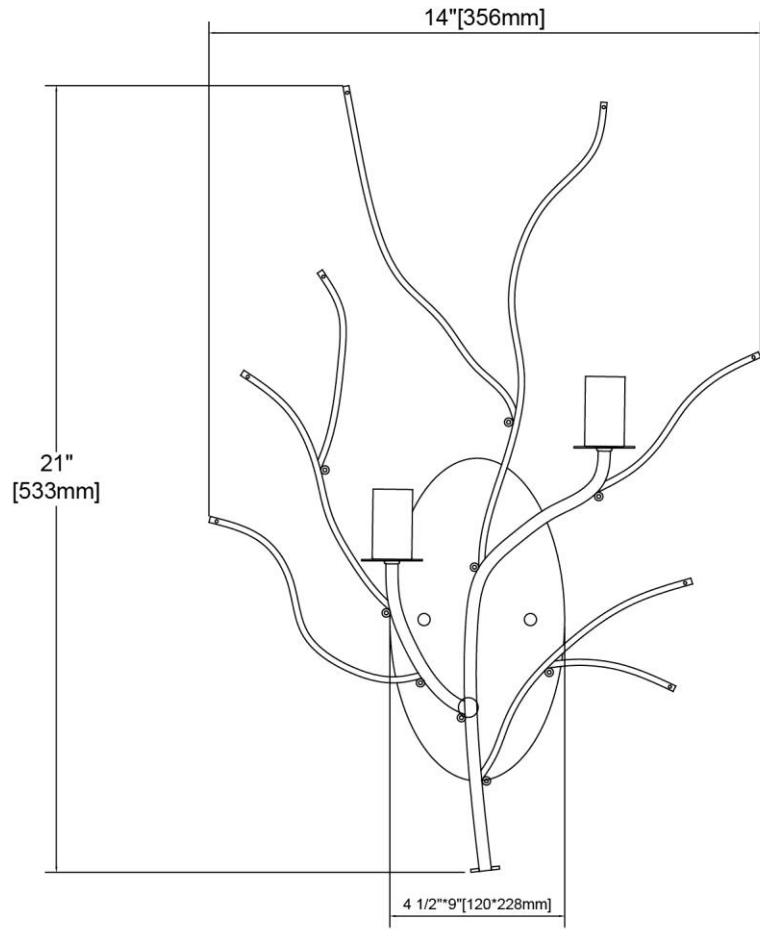


	ITEM #:	46780/2
	UPC	748119139074
	Description	Winter's Spray 2-Light Sconce in Polished Chrome
	Finish	Polished Chrome
	Materials	Glass, Steel
	Brand	ELK Lighting
	Collection	Winter's Spray
	Category	Indoor Lighting
	Type	Sconce

ITEM DIMENSIONS				RATINGS & SPECIFICATIONS				
Width	14 inches			Safety Rating	ETL		Certification	Dry locations
Depth	6 inches			ADA Compliant	N/A		Voltage	120 volts
Height	21 inches			BULBS / SOCKETS				
Weight	3 pounds			Quantity	2		Wattage	60 watts
ADDITIONAL DIMENSIONS				Included	No		Type	Torpedo (E12 Candelabra Base)
Backplate / Canopy	4.5x9			Other	N/A			
HCWO	N/A			CHAIN / CORD INFORMATION				
Min. Extension	N/A			Chain	N/A		Cord	8 inches
Max. Extension	N/A			SHADE / GLASS DETAILS				
OVERALL HEIGHT				Shade/Glass Description	No Shade/Glass			
Min.	N/A		Max.	N/A				
EXTENSION ROD(S)				Width	N/A		Height	N/A
N/A				Width at Top	N/A		Width at Bottom	N/A