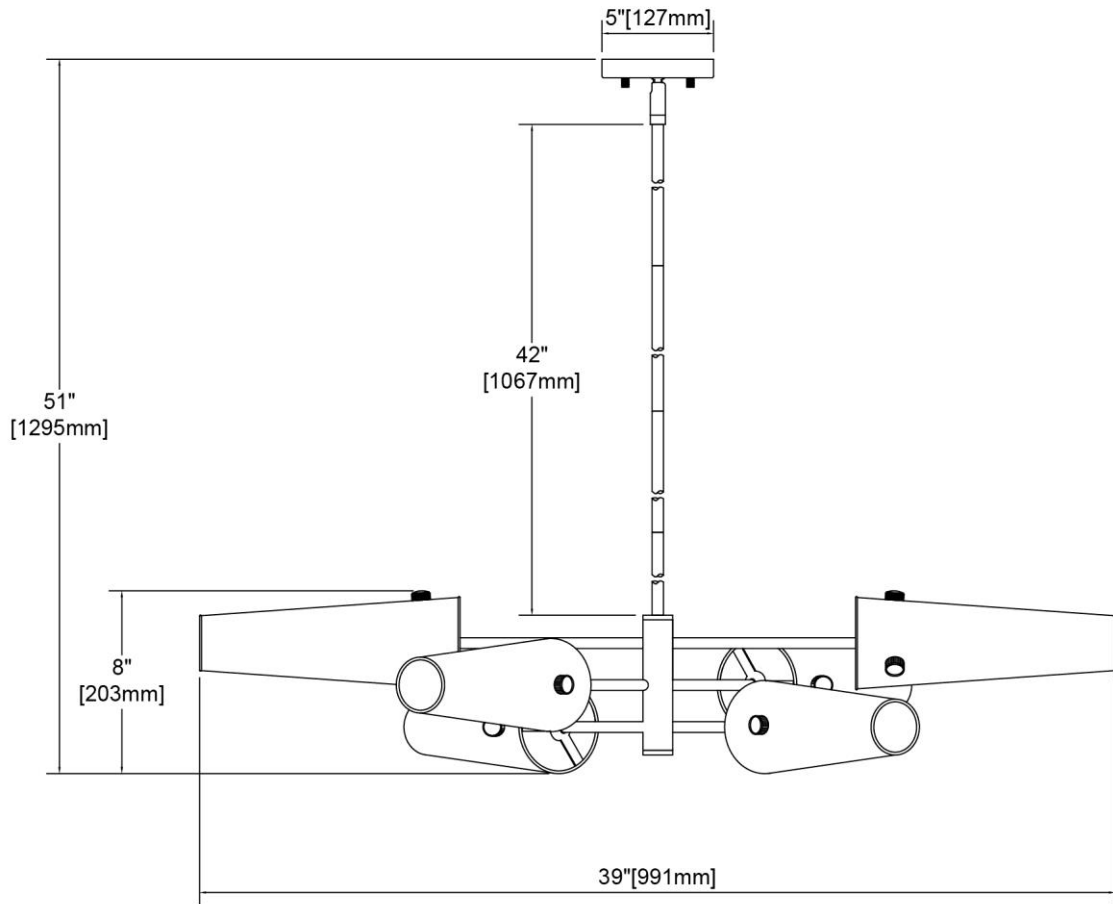

ITEM #:	47227/6
UPC	748119139494
Description	Valante 6-Light Chandelier in Satin Nickel with Clear Glass
Finish	Satin Nickel
Materials	Glass, Steel
Brand	ELK Lighting
Collection	Valante
Category	Indoor Lighting
Type	Chandelier

ITEM DIMENSIONS				RATINGS & SPECIFICATIONS				
Width	55 inches			Safety Rating	ETL		Certification	Dry locations
Depth	55 inches			ADA Compliant	N/A		Voltage	120 volts
Height	15 inches			BULBS / SOCKETS				
Weight	8 pounds			Quantity	6	Wattage	60 watts	
ADDITIONAL DIMENSIONS				Included	No	Type	Torpedo (E12 Candelabra Base)	
Backplate / Canopy	5 diameter			Other	N/A			
HCWO	N/A			CHAIN / CORD INFORMATION				
Min. Extension	N/A			Chain	N/A	Cord	144 inches	
Max. Extension	N/A			SHADE / GLASS DETAILS				
OVERALL HEIGHT				Shade/Glass Description	Clear Glass			
Min.	23 inches	Max.	59 inches					
EXTENSION ROD(S)				Width	4 inches		Height	11 inches
Rods: 1-6, 3-12				Width at Top	N/A		Width at Bottom	N/A