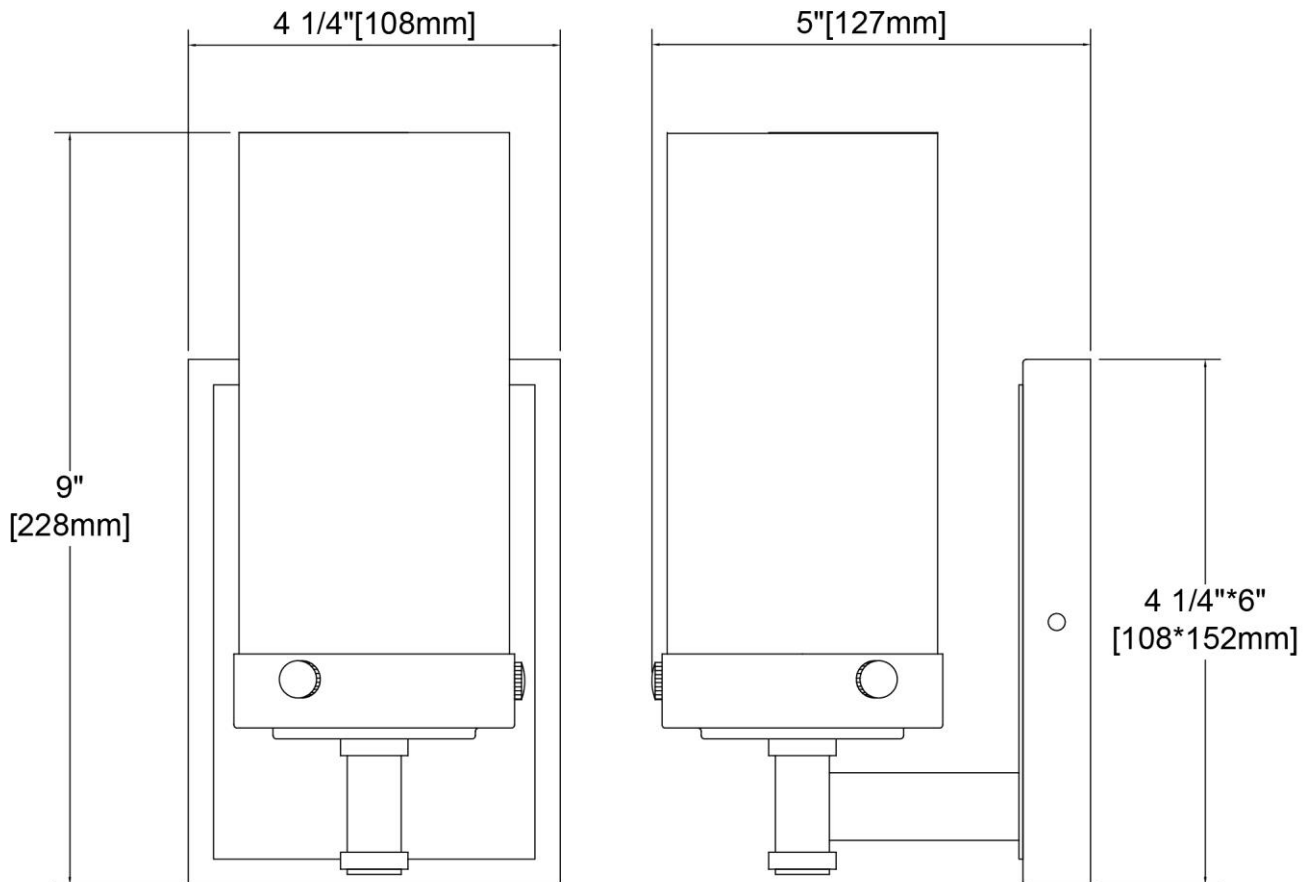

ITEM #:	47301/1
UPC	748119139685
Description	Melinda 1-Light Vanity Light in Polished Chrome with Seedy Glass
Finish	Polished Chrome
Materials	Glass, Steel
Brand	ELK Lighting
Collection	Melinda
Category	Indoor Lighting
Type	Vanity Light

ITEM DIMENSIONS				RATINGS & SPECIFICATIONS				
Width	4.25 inches			Safety Rating	ETL		Certification	Damp locations
Depth	5 inches			ADA Compliant	N/A		Voltage	120 volts
Height	9 inches			BULBS / SOCKETS				
Weight	2 pounds			Quantity	1		Wattage	60 watts
ADDITIONAL DIMENSIONS				Included	No		Type	Torpedo (E12 Candelabra Base)
Backplate / Canopy	4.5x6			Other	N/A			
HCWO	N/A			CHAIN / CORD INFORMATION				
Min. Extension	N/A			Chain	N/A		Cord	8 inches
Max. Extension	N/A			SHADE / GLASS DETAILS				
OVERALL HEIGHT				Shade/Glass Description	Seedy Glass			
Min.	N/A		Max.	N/A				
EXTENSION ROD(S)				Width	3 inches		Height	7 inches
N/A				Width at Top	N/A		Width at Bottom	N/A