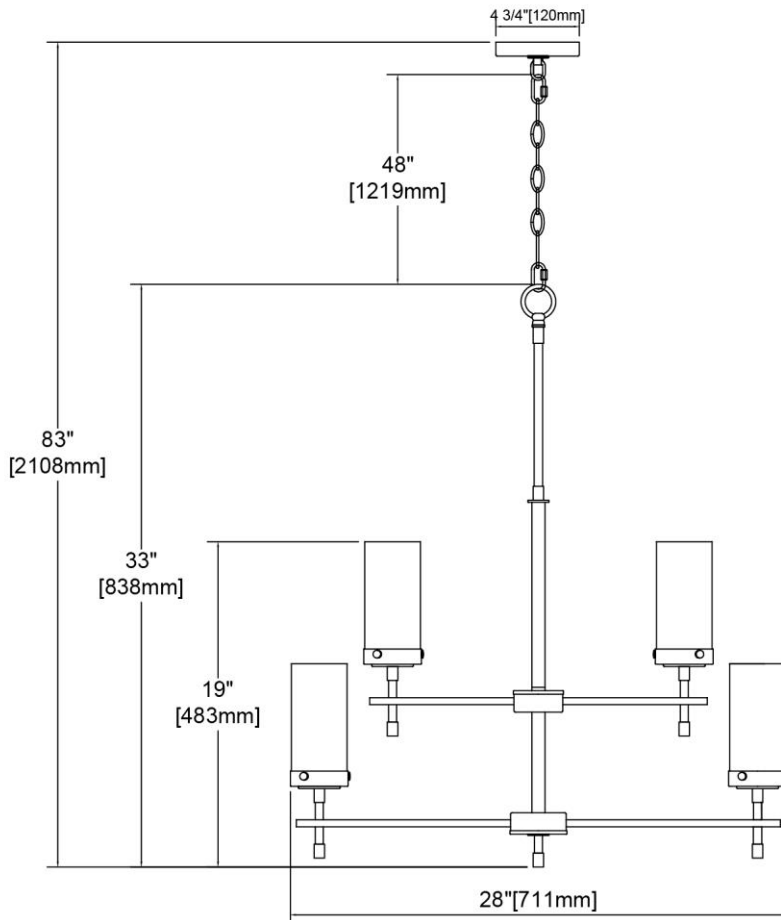


	ITEM #:	47308/9
	UPC	748119139661
	Description	Melinda 9-Light Chandelier in Polished Chrome with Seedy Glass
	Finish	Polished Chrome
	Materials	Glass, Steel
	Brand	ELK Lighting
	Collection	Melinda
	Category	Indoor Lighting
	Type	Chandelier

ITEM DIMENSIONS				RATINGS & SPECIFICATIONS				
Width	28 inches			Safety Rating	ETL		Certification	Dry locations
Depth	28 inches			ADA Compliant	N/A		Voltage	120 volts
Height	33 inches			BULBS / SOCKETS				
Weight	16 pounds			Quantity	9		Wattage	60 watts
ADDITIONAL DIMENSIONS				Included	No		Type	Torpedo (E12 Candelabra Base)
Backplate / Canopy	4.75 diameter			Other	N/A			
HCWO	N/A			CHAIN / CORD INFORMATION				
Min. Extension	N/A			Chain	48 inches		Cord	96 inches - Clear
Max. Extension	N/A			SHADE / GLASS DETAILS				
OVERALL HEIGHT				Shade/Glass Description	Seedy Glass			
Min.	36 inches		Max.	83 inches				
EXTENSION ROD(S)				Width	3 inches		Height	7 inches
Rods: 1-21				Width at Top	N/A		Width at Bottom	N/A