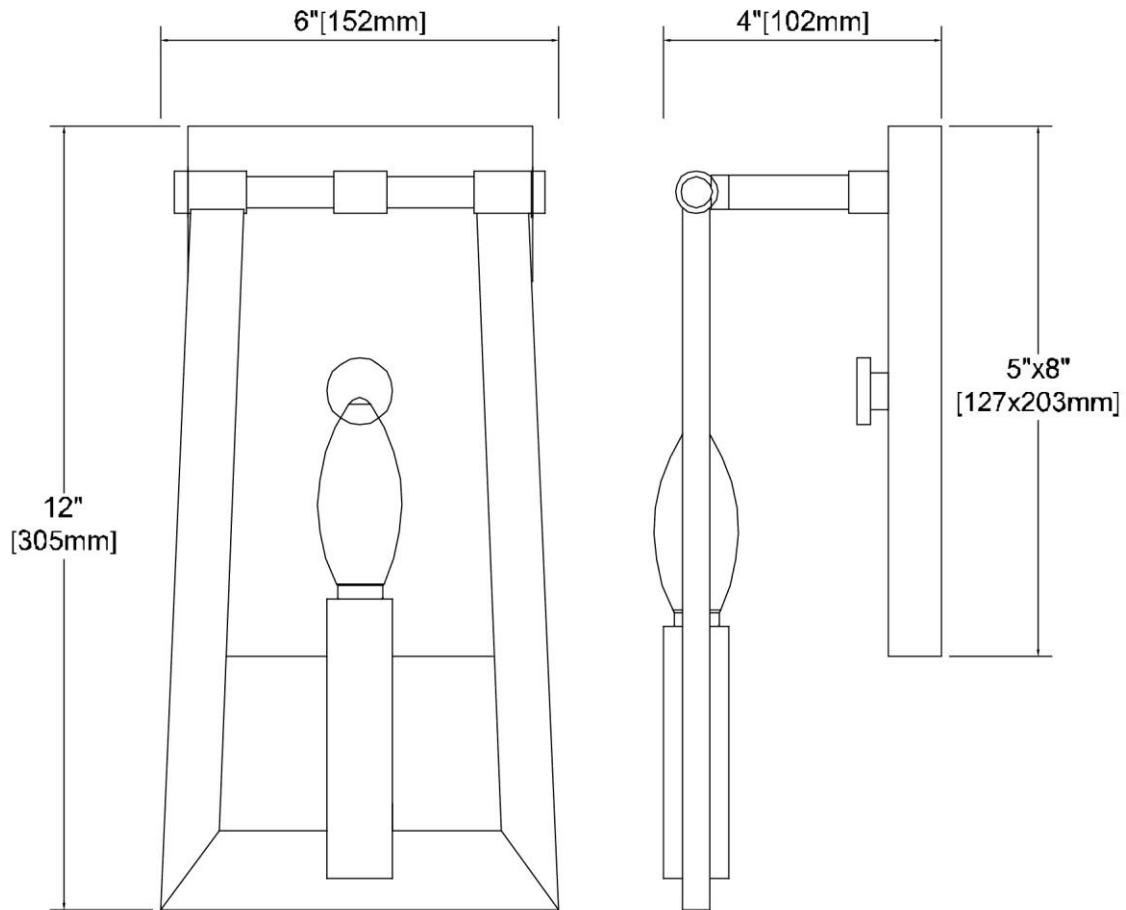

ITEM #:	55050/1
UPC	748119135267
Description	Axis 1-Light Sconce in Light Wood
Finish	Light Wood, Satin Nickel
Materials	Steel
Brand	ELK Lighting
Collection	Axis
Category	Indoor Lighting
Type	Sconce

ITEM DIMENSIONS				RATINGS & SPECIFICATIONS				
Width	6 inches			Safety Rating	UL		Certification	Dry locations
Depth	4 inches			ADA Compliant	Yes		Voltage	120
Height	12 inches			BULBS / SOCKETS				
Weight	2 pounds			Quantity	1	Wattage	60 watts	
ADDITIONAL DIMENSIONS				Included	No		Type	Torpedo (E12 Candelabra Base)
Backplate / Canopy	5x8			Other	N/A			
HCWO	N/A			CHAIN / CORD INFORMATION				
Min. Extension	N/A			Chain	N/A		Cord	8 inches
Max. Extension	N/A			SHADE / GLASS DETAILS				
OVERALL HEIGHT				Shade/Glass Description	N/A			
Min.	N/A		Max.	N/A				
EXTENSION ROD(S)				Width	N/A		Height	N/A
N/A				Width at Top	N/A		Width at Bottom	N/A