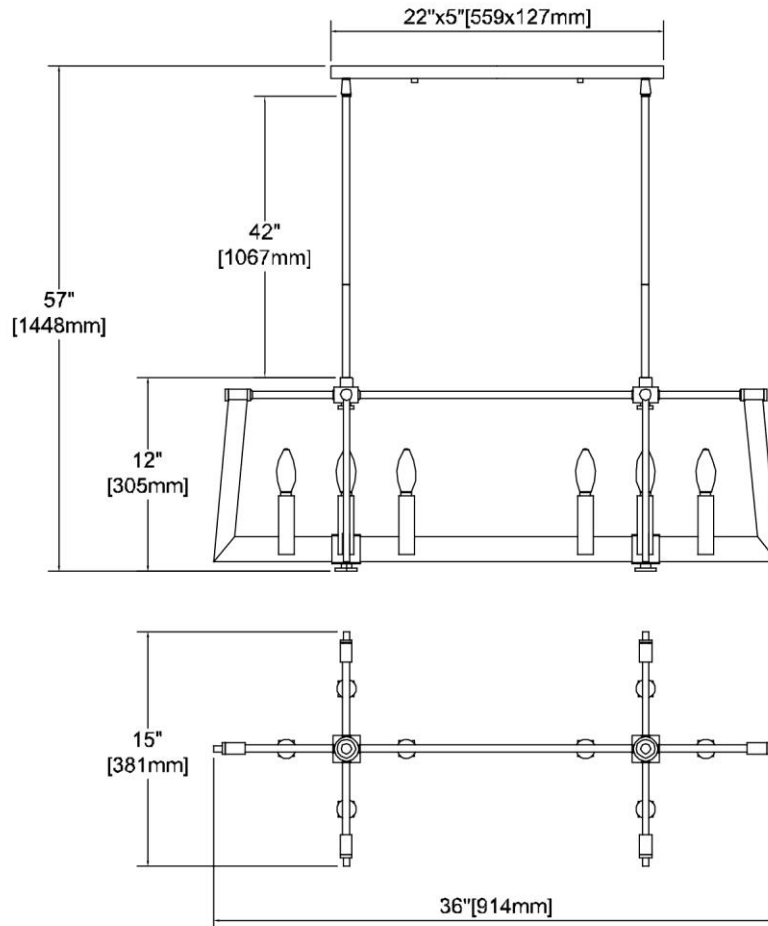


	ITEM #:	55055/8
	UPC	748119135243
	Description	Axis 8-Light Linear Chandelier in Light Wood and Satin Nickel
	Finish	Light Wood, Satin Nickel
	Materials	Steel
	Brand	ELK Lighting
	Collection	Axis
	Category	Indoor Lighting
	Type	Chandelier

ITEM DIMENSIONS				RATINGS & SPECIFICATIONS				
Width	36 inches			Safety Rating	UL		Certification	Dry locations
Depth	15 inches			ADA Compliant	N/A		Voltage	120 volts
Height	12 inches			BULBS / SOCKETS				
Weight	13 pounds			Quantity	8	Wattage	60 watts	
ADDITIONAL DIMENSIONS				Included	No	Type	Torpedo (E12 Candelabra Base)	
Backplate / Canopy	22x5			Other	N/A			
HCWO	N/A			CHAIN / CORD INFORMATION				
Min. Extension	N/A			Chain	N/A	Cord	84 inches - Black	
Max. Extension	N/A			SHADE / GLASS DETAILS				
OVERALL HEIGHT				Shade/Glass Description	No Shade/Glass			
Min.	20 inches	Max.	57 inches					
EXTENSION ROD(S)				Width	N/A		Height	N/A
Rods: 1-6, 1-12, 1-24				Width at Top	N/A		Width at Bottom	N/A