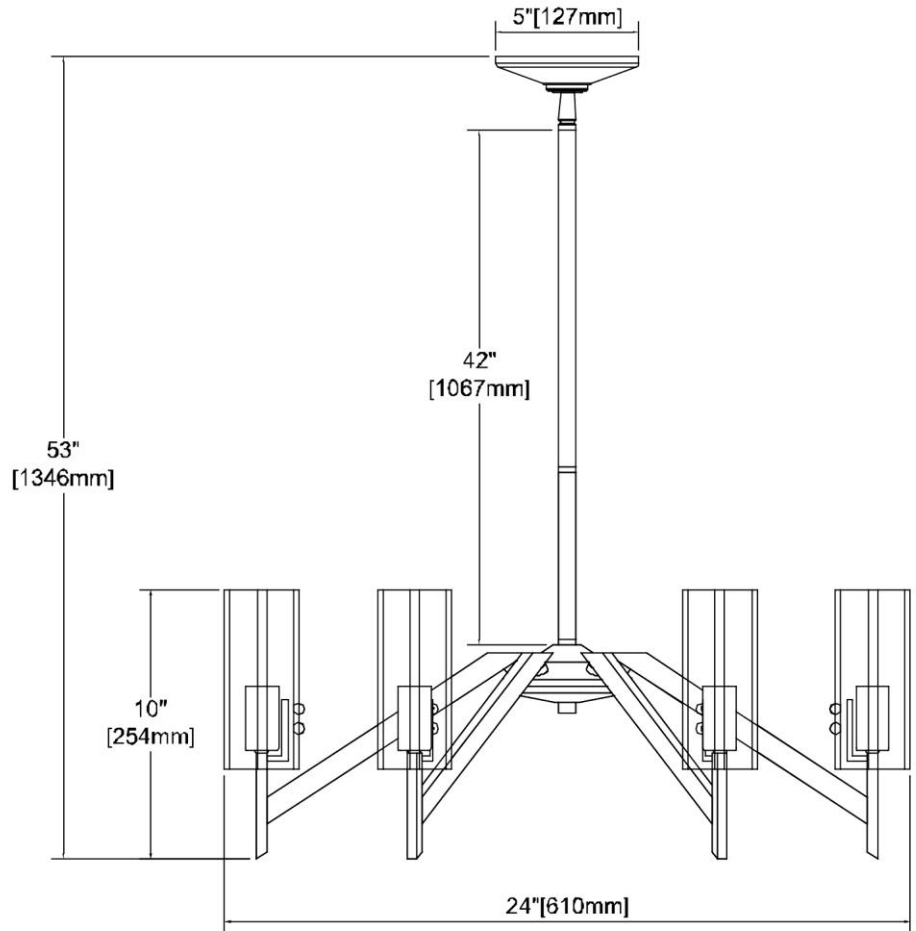

<b>ITEM #:</b>	55074/6
<b>UPC</b>	748119135526
<b>Description</b>	Aspire 6-Light Chandelier in Black Nickel with Ribbed Crystal
<b>Finish</b>	Black Nickel, Polished Nickel
<b>Materials</b>	Glass, Steel
<b>Brand</b>	ELK Lighting
<b>Collection</b>	Aspire
<b>Category</b>	Indoor Lighting
<b>Type</b>	Chandelier

ITEM DIMENSIONS				RATINGS & SPECIFICATIONS				
<b>Width</b>	24 inches			<b>Safety Rating</b>	UL		<b>Certification</b>	Dry locations
<b>Depth</b>	24 inches			<b>ADA Compliant</b>	N/A		<b>Voltage</b>	120
<b>Height</b>	10 inches			<b>BULBS / SOCKETS</b>				
<b>Weight</b>	10 pounds			<b>Quantity</b>	6		<b>Wattage</b>	60 watts
ADDITIONAL DIMENSIONS				<b>Included</b>	No		<b>Type</b>	Torpedo (E12 Candelabra Base)
<b>Backplate / Canopy</b>	5 diameter			<b>Other</b>	N/A			
<b>HCWO</b>	N/A			CHAIN / CORD INFORMATION				
<b>Min. Extension</b>	N/A			<b>Chain</b>	N/A		<b>Cord</b>	84 inches - Black
<b>Max. Extension</b>	N/A			SHADE / GLASS DETAILS				
OVERALL HEIGHT				<b>Shade/Glass Description</b>	Ribbed crystal			
<b>Min.</b>	17 inches		<b>Max.</b>	53 inches				
EXTENSION ROD(S)				<b>Width</b>	2.25 inches		<b>Height</b>	6 inches
Rods: 1-6, 1-12, 1-24				<b>Width at Top</b>	N/A		<b>Width at Bottom</b>	N/A