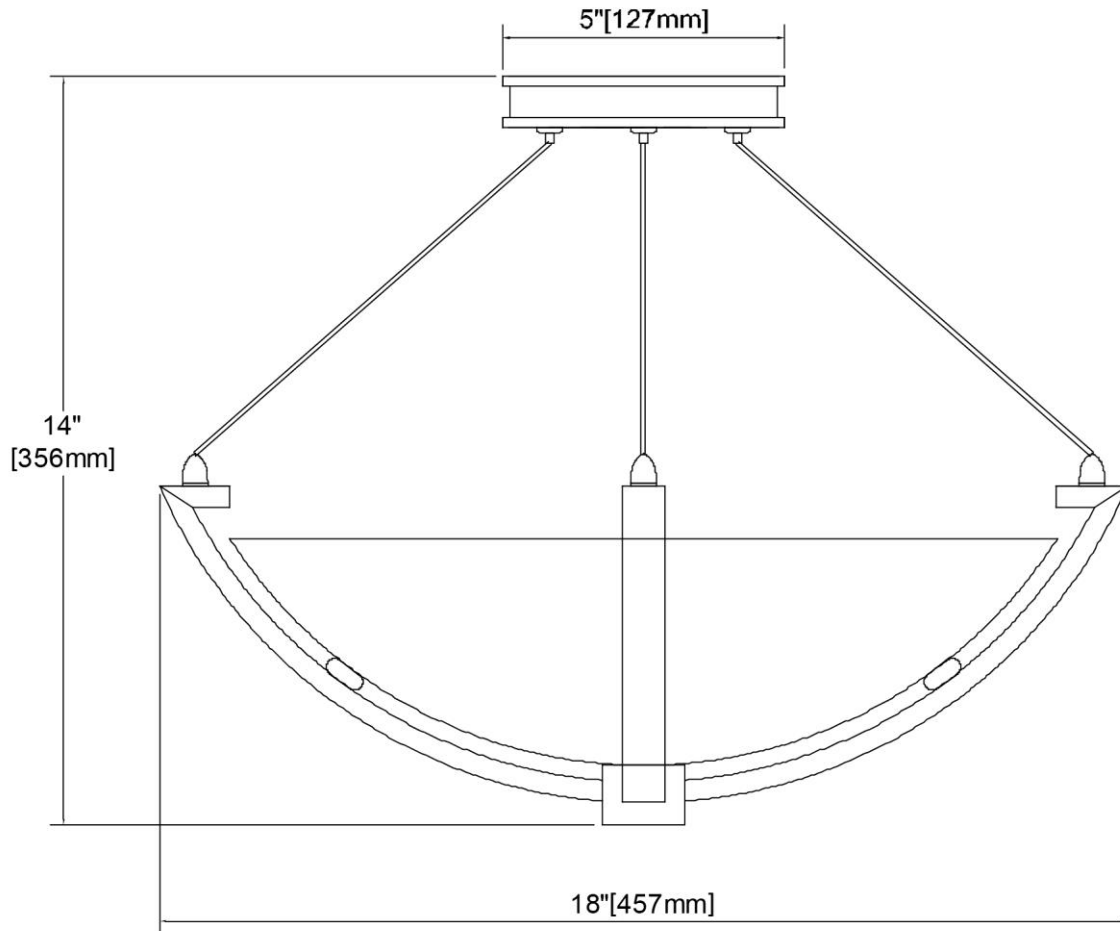

<b>ITEM #:</b>	55082/3
<b>UPC</b>	748119135694
<b>Description</b>	Roebbling 3-Light Semi Flush Mount in Oil Rubbed Bronze with Frosted Glass
<b>Finish</b>	Oil Rubbed Bronze
<b>Materials</b>	Aluminum, Glass, Steel
<b>Brand</b>	ELK Lighting
<b>Collection</b>	Roebbling
<b>Category</b>	Indoor Lighting
<b>Type</b>	Semi Flush Mount

ITEM DIMENSIONS				RATINGS & SPECIFICATIONS				
<b>Width</b>	18 inches			<b>Safety Rating</b>	UL		<b>Certification</b>	Dry locations
<b>Depth</b>	18 inches			<b>ADA Compliant</b>	N/A		<b>Voltage</b>	120
<b>Height</b>	14 inches			<b>BULBS / SOCKETS</b>				
<b>Weight</b>	7 pounds			<b>Quantity</b>	3	<b>Wattage</b>	60 watts	
<b>ADDITIONAL DIMENSIONS</b>				<b>Included</b>	No	<b>Type</b>	A19 (E26 Medium Base)	
<b>Backplate / Canopy</b>	5 diameter			<b>Other</b>	N/A			
<b>HCWO</b>	N/A			<b>CHAIN / CORD INFORMATION</b>				
<b>Min. Extension</b>	N/A			<b>Chain</b>	N/A	<b>Cord</b>	12 inches	
<b>Max. Extension</b>	N/A			<b>SHADE / GLASS DETAILS</b>				
<b>OVERALL HEIGHT</b>				<b>Shade/Glass Description</b>	Frosted glass			
<b>Min.</b>	N/A	<b>Max.</b>	N/A					
<b>EXTENSION ROD(S)</b>				<b>Width</b>	16 inches		<b>Height</b>	4.25 inches
N/A				<b>Width at Top</b>	N/A		<b>Width at Bottom</b>	N/A