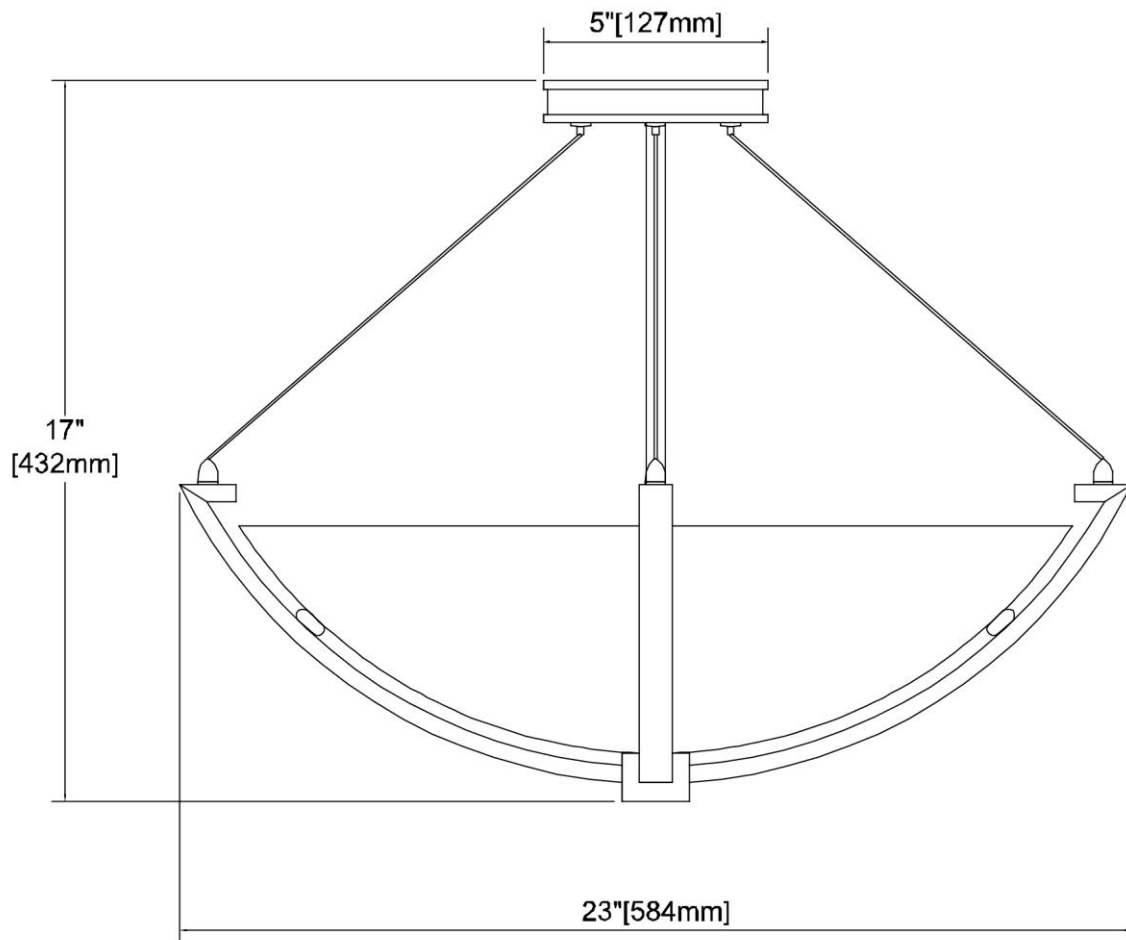

ITEM #:	55083/3
UPC	748119135700
Description	Roebbling 3-Light Semi Flush Mount in Oil Rubbed Bronze with Frosted Glass
Finish	Oil Rubbed Bronze
Materials	Aluminum, Glass, Steel
Brand	ELK Lighting
Collection	Roebbling
Category	Indoor Lighting
Type	Semi Flush Mount

ITEM DIMENSIONS				RATINGS & SPECIFICATIONS				
Width	23 inches			Safety Rating	UL		Certification	Dry locations
Depth	23 inches			ADA Compliant	N/A		Voltage	120
Height	17 inches			BULBS / SOCKETS				
Weight	9 pounds			Quantity	3		Wattage	60 watts
ADDITIONAL DIMENSIONS				Included	No		Type	A19 (E26 Medium Base)
Backplate / Canopy	5 diameter			Other	N/A			
HCWO	N/A			CHAIN / CORD INFORMATION				
Min. Extension	N/A			Chain	N/A		Cord	12 inches
Max. Extension	N/A			SHADE / GLASS DETAILS				
OVERALL HEIGHT				Shade/Glass Description	Frosted glass			
Min.	N/A		Max.	N/A				
EXTENSION ROD(S)				Width	20 inches		Height	6 inches
N/A				Width at Top	N/A		Width at Bottom	N/A