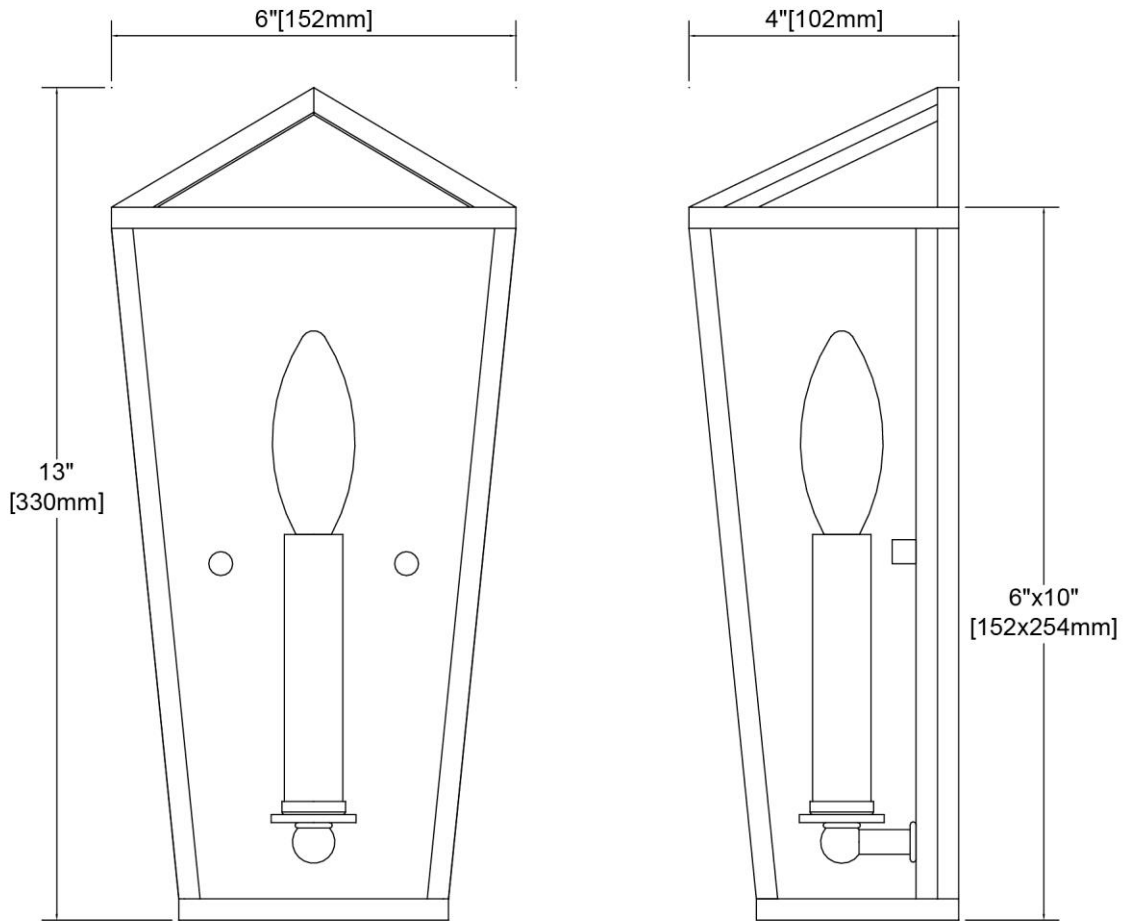

<b>ITEM #:</b>	57223/1
<b>UPC</b>	748119136226
<b>Description</b>	Fairfax 1-Light Sconce in Light Wood
<b>Finish</b>	Light Wood, Satin Nickel
<b>Materials</b>	Steel
<b>Brand</b>	ELK Lighting
<b>Collection</b>	Fairfax
<b>Category</b>	Indoor Lighting
<b>Type</b>	Sconce

ITEM DIMENSIONS				RATINGS & SPECIFICATIONS				
<b>Width</b>	6 inches			<b>Safety Rating</b>	UL		<b>Certification</b>	Dry locations
<b>Depth</b>	4 inches			<b>ADA Compliant</b>	Yes		<b>Voltage</b>	120
<b>Height</b>	13 inches			<b>BULBS / SOCKETS</b>				
<b>Weight</b>	2 pounds			<b>Quantity</b>	1	<b>Wattage</b>	60 watts	
<b>ADDITIONAL DIMENSIONS</b>				<b>Included</b>	No	<b>Type</b>	Torpedo (E12 Candelabra Base)	
<b>Backplate / Canopy</b>	6x13			<b>Other</b>	N/A			
<b>HCWO</b>	N/A			<b>CHAIN / CORD INFORMATION</b>				
<b>Min. Extension</b>	N/A			<b>Chain</b>	N/A	<b>Cord</b>	8 inches	
<b>Max. Extension</b>	N/A			<b>SHADE / GLASS DETAILS</b>				
<b>OVERALL HEIGHT</b>				<b>Shade/Glass Description</b>	N/A			
<b>Min.</b>	N/A		<b>Max.</b>	N/A				
<b>EXTENSION ROD(S)</b>				<b>Width</b>	N/A		<b>Height</b>	N/A
N/A				<b>Width at Top</b>	N/A		<b>Width at Bottom</b>	N/A