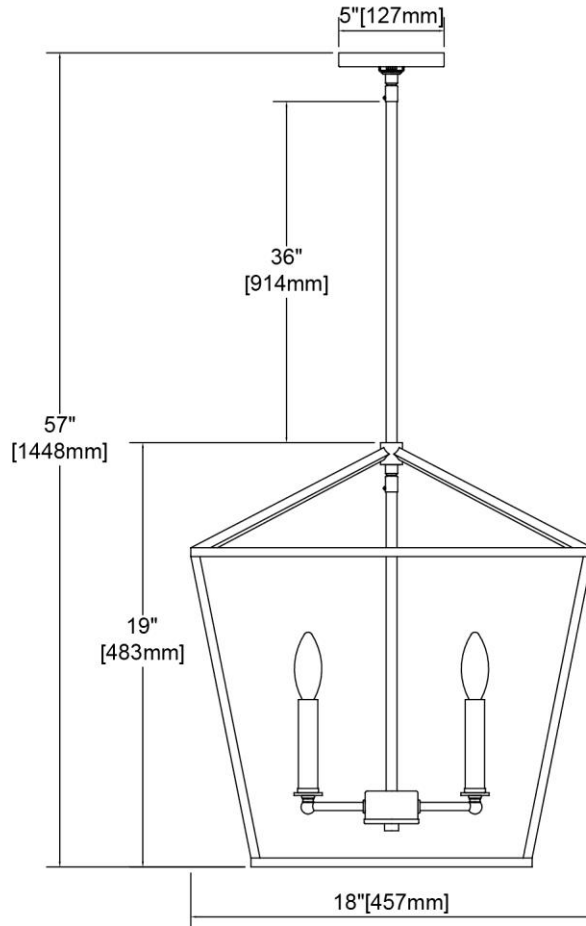

ITEM #:	57225/4
UPC	748119136189
Description	Fairfax 4-Light Chandelier in Light Wood
Finish	Light Wood, Satin Nickel
Materials	Steel
Brand	ELK Lighting
Collection	Fairfax
Category	Indoor Lighting
Type	Chandelier

ITEM DIMENSIONS				RATINGS & SPECIFICATIONS				
Width	18 inches			Safety Rating	UL		Certification	Dry locations
Depth	18 inches			ADA Compliant	N/A		Voltage	120 volts
Height	19 inches			BULBS / SOCKETS				
Weight	8 pounds			Quantity	4	Wattage	60 watts	
ADDITIONAL DIMENSIONS				Included	No	Type	Torpedo (E12 Candelabra Base)	
Backplate / Canopy	5 diameter			Other	N/A			
HCWO	N/A			CHAIN / CORD INFORMATION				
Min. Extension	N/A			Chain	N/A	Cord	72 inches - Brown	
Max. Extension	N/A			SHADE / GLASS DETAILS				
OVERALL HEIGHT				Shade/Glass Description	No Shade/Glass			
Min.	27 inches	Max.	57 inches	Width	N/A		Height	N/A
EXTENSION ROD(S)				Width at Top	N/A		Width at Bottom	N/A
Rods: 1-6, 1-12, 1-18								