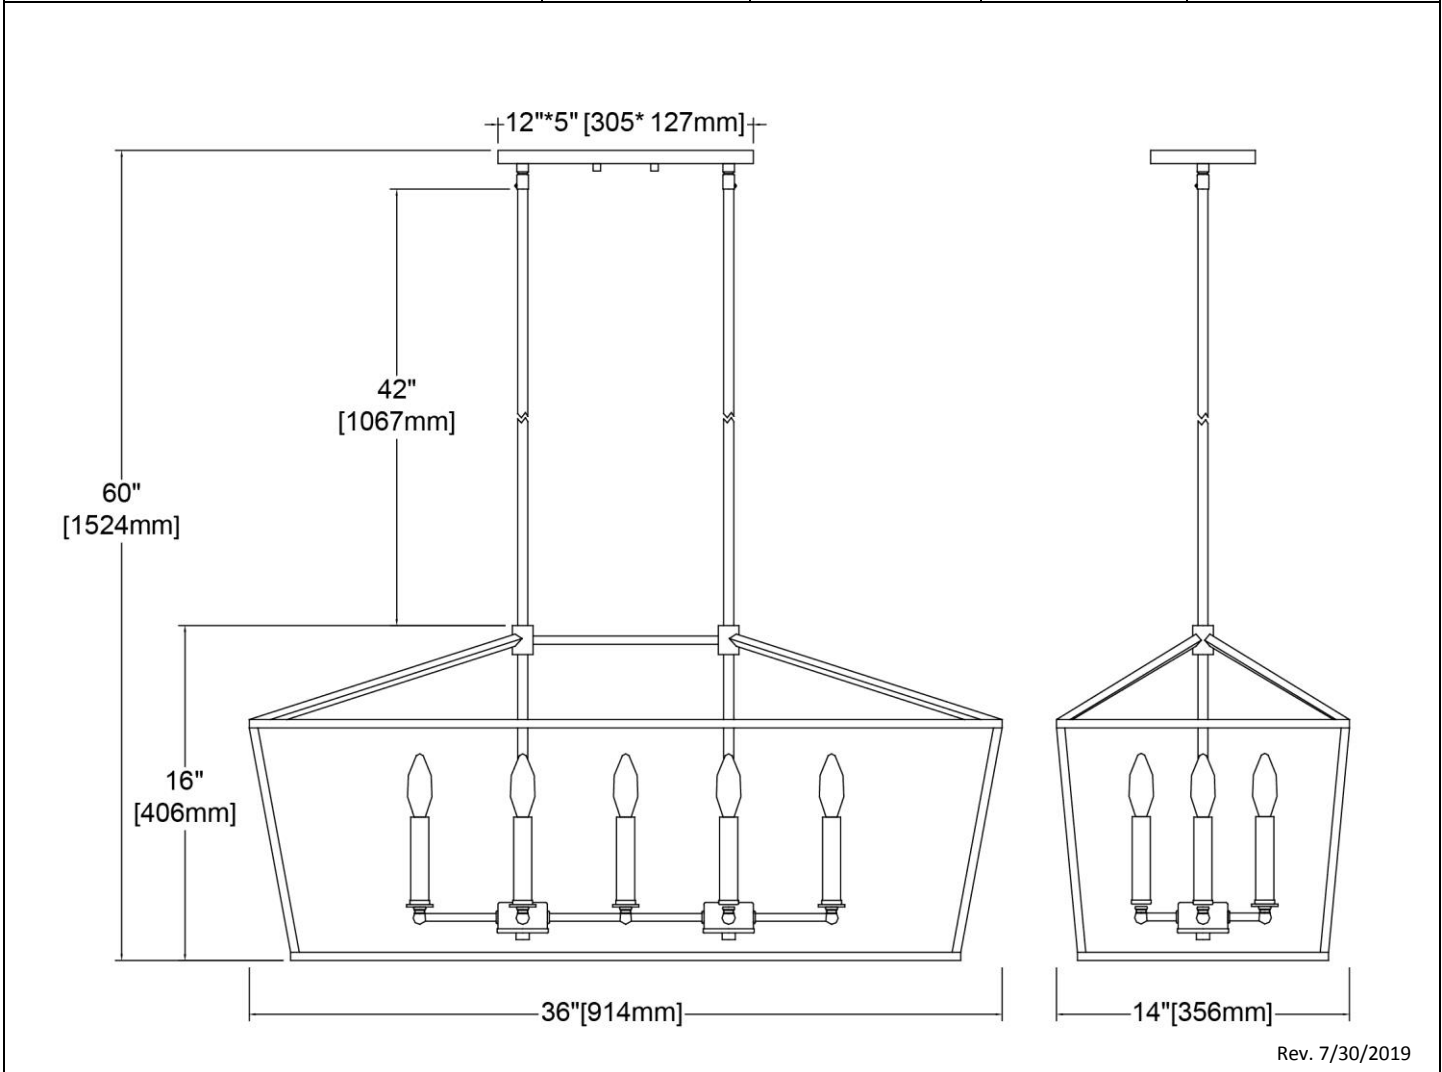


	<b>ITEM #:</b>	57227/7
	<b>UPC</b>	748119136219
	<b>Description</b>	Fairfax 7-Light Linear Chandelier in Light Wood and Satin Nickel
	<b>Finish</b>	Light Wood, Satin Nickel
	<b>Materials</b>	Steel
	<b>Brand</b>	ELK Lighting
	<b>Collection</b>	Fairfax
	<b>Category</b>	Indoor Lighting
	<b>Type</b>	Chandelier

ITEM DIMENSIONS				RATINGS & SPECIFICATIONS				
<b>Width</b>	36 inches			<b>Safety Rating</b>	UL		<b>Certification</b>	Dry locations
<b>Depth</b>	14 inches			<b>ADA Compliant</b>	N/A		<b>Voltage</b>	120 volts
<b>Height</b>	16 inches			<b>BULBS / SOCKETS</b>				
<b>Weight</b>	16 pounds			<b>Quantity</b>	7	<b>Wattage</b>	60 watts	
ADDITIONAL DIMENSIONS				<b>Included</b>	No		<b>Type</b>	Torpedo (E12 Candelabra Base)
<b>Backplate / Canopy</b>	12x5			<b>Other</b>	N/A			
<b>HCWO</b>	N/A			CHAIN / CORD INFORMATION				
<b>Min. Extension</b>	N/A			<b>Chain</b>	N/A		<b>Cord</b>	72 inches - Brown
<b>Max. Extension</b>	N/A			SHADE / GLASS DETAILS				
OVERALL HEIGHT				<b>Shade/Glass Description</b>	No Shade/Glass			
<b>Min.</b>	24 inches	<b>Max.</b>	60 inches	<b>Width</b>	N/A		<b>Height</b>	N/A
EXTENSION ROD(S)				<b>Width at Top</b>	N/A		<b>Width at Bottom</b>	N/A
Rods: 2-6, 2-12, 2-24								