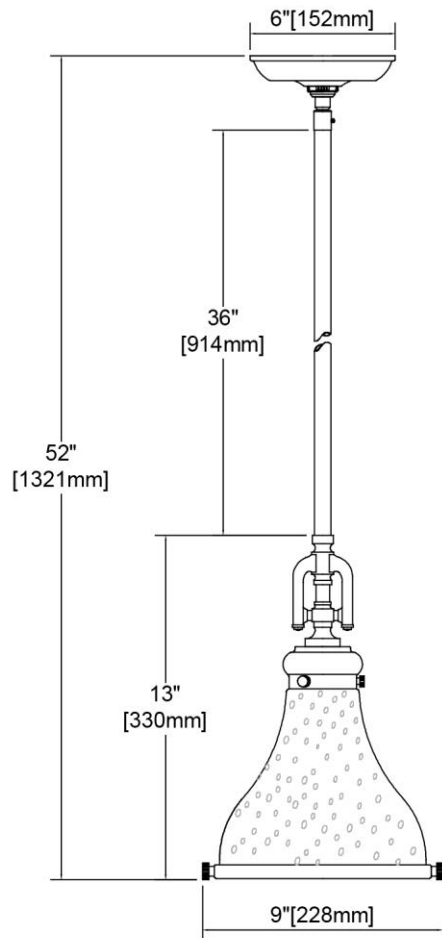


	ITEM #:	57380/1
	UPC	748119141701
	Description	Rutherford 1-Light Mini Pendant in Polished Nickel with Seedy Glass
	Finish	Polished Nickel
	Materials	Glass, Steel
	Brand	ELK Lighting
	Collection	Rutherford
	Category	Indoor Lighting
	Type	Mini Pendant

ITEM DIMENSIONS				RATINGS & SPECIFICATIONS				
Width	9 inches			Safety Rating	UL		Certification	Dry locations
Depth	9 inches			ADA Compliant	N/A		Voltage	120 volts
Height	13 inches			BULBS / SOCKETS				
Weight	4 pounds			Quantity	1	Wattage	60 watts	
ADDITIONAL DIMENSIONS				Included	No	Type	A19 (E26 Medium Base)	
Backplate / Canopy	6 diameter			Other	N/A			
HCWO	N/A			CHAIN / CORD INFORMATION				
Min. Extension	N/A			Chain	N/A	Cord	72 inches	
Max. Extension	N/A			SHADE / GLASS DETAILS				
OVERALL HEIGHT				Shade/Glass Description	Seedy Glass			
Min.	22 inches	Max.	52 inches	Width	8 inches		Height	8 inches
EXTENSION ROD(S)				Width at Top	N/A		Width at Bottom	N/A
Rods: 1-6, 1-12, 1-18								