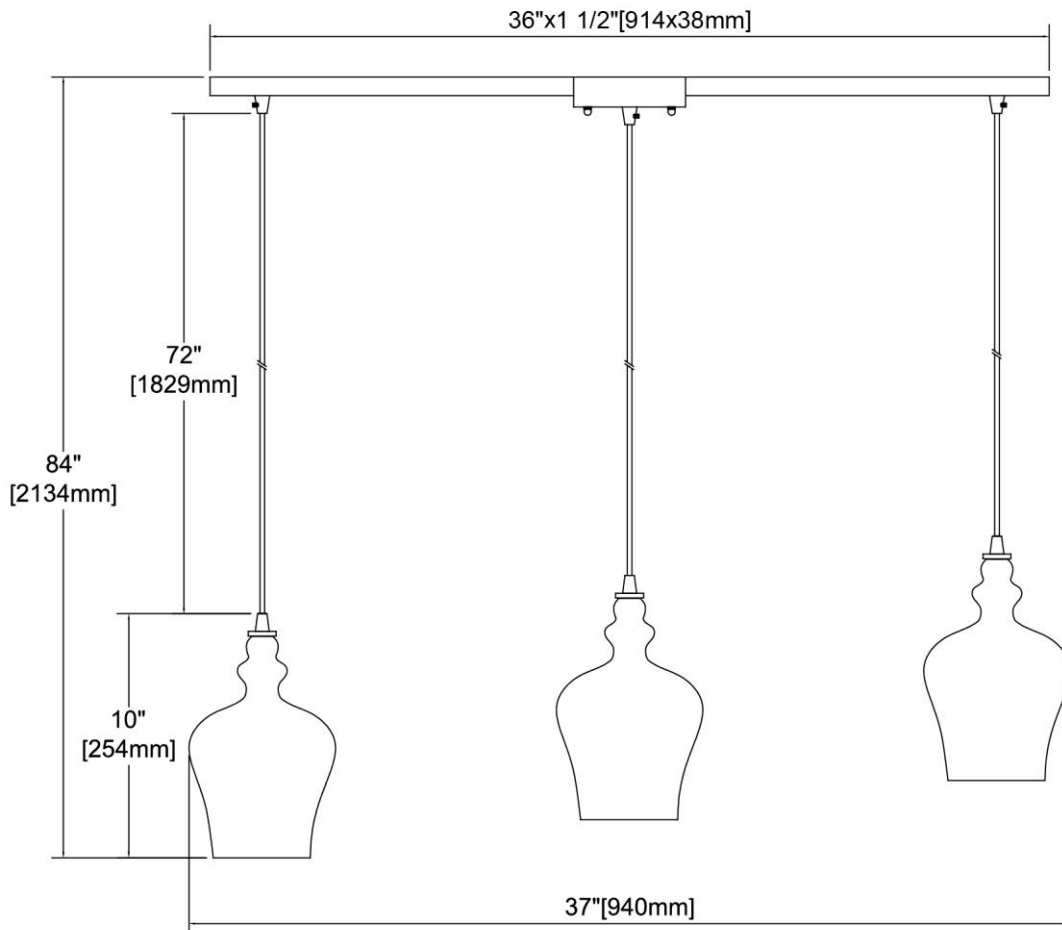

	ITEM #:	60086-3L
	UPC	748119137094
	Description	Menlow Park 3-Light Linear Mini Pendant Fixture in Oil Rubbed Bronze with Copper Plated Glass
	Finish	Oil Rubbed Bronze
	Materials	Glass, Steel
	Brand	ELK Lighting
	Collection	Menlow Park
	Category	Indoor Lighting
	Type	Mini Pendant

ITEM DIMENSIONS				RATINGS & SPECIFICATIONS				
Width	36 inches			Safety Rating	UL		Certification	Dry locations
Depth	6 inches			ADA Compliant	N/A		Voltage	120 volts
Height	10 inches			BULBS / SOCKETS				
Weight	8 pounds			Quantity	3	Wattage	60 watts	
ADDITIONAL DIMENSIONS				Included	No		Type	A19 (E26 Medium Base)
Backplate / Canopy	36 diameter			Other	N/A			
HCWO	N/A			CHAIN / CORD INFORMATION				
Min. Extension	N/A			Chain	N/A		Cord	72 inches - Brown Fabric
Max. Extension	N/A			SHADE / GLASS DETAILS				
OVERALL HEIGHT				Shade/Glass Description	Copper plated glass			
Min.	12 inches	Max.	84 inches					
EXTENSION ROD(S)				Width	6 inches		Height	10 inches
N/A				Width at Top	6 inches		Width at Bottom	6 inches