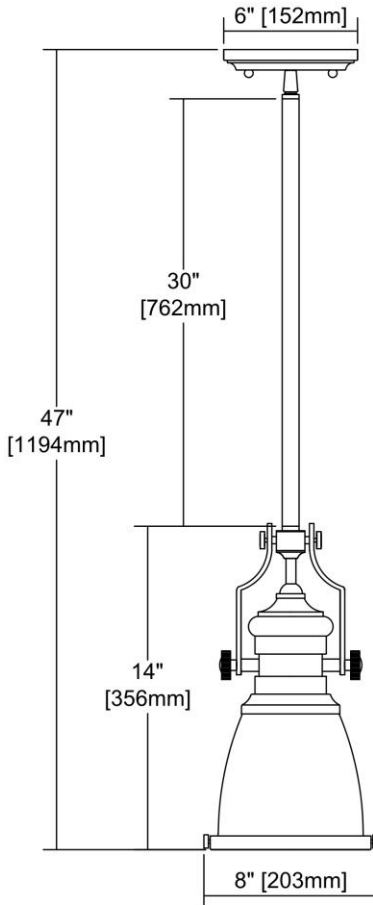

<b>ITEM #:</b>	66609-1
<b>UPC</b>	748119130200
<b>Description</b>	Chadwick 1-Light Mini Pendant in Black Nickel with Metal Shade and Frosted Glass Diffuser
<b>Finish</b>	Black Nickel
<b>Materials</b>	Glass, Metal
<b>Brand</b>	ELK Lighting
<b>Collection</b>	Chadwick
<b>Category</b>	Indoor Lighting
<b>Type</b>	Mini Pendant

ITEM DIMENSIONS				RATINGS & SPECIFICATIONS				
<b>Width</b>	8 inches			<b>Safety Rating</b>	N/A		<b>Certification</b>	N/A
<b>Depth</b>	8 inches			<b>ADA Compliant</b>	N/A		<b>Voltage</b>	N/A
<b>Height</b>	14 inches			<b>BULBS / SOCKETS</b>				
<b>Weight</b>	6 pounds			<b>Quantity</b>	1	<b>Wattage</b>	100 watts	
ADDITIONAL DIMENSIONS				<b>Included</b>	No		<b>Type</b>	A19 (E26 Medium Base)
<b>Backplate / Canopy</b>	6x6			<b>Other</b>	N/A			
<b>HCWO</b>	N/A			CHAIN / CORD INFORMATION				
<b>Min. Extension</b>	N/A			<b>Chain</b>	N/A		<b>Cord</b>	N/A
<b>Max. Extension</b>	N/A			SHADE / GLASS DETAILS				
OVERALL HEIGHT				<b>Shade/Glass Description</b>	Metal Shade with Frosted Glass Diffuser			
<b>Min.</b>	N/A		<b>Max.</b>	N/A				
EXTENSION ROD(S)				<b>Width</b>	N/A		<b>Height</b>	N/A
Rods: 1-6, 2-12				<b>Width at Top</b>	N/A		<b>Width at Bottom</b>	N/A